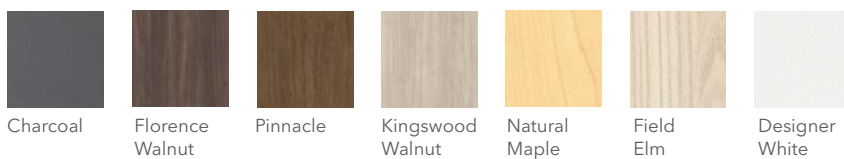

David Mehaffey
Senior Industrial Designer, The HON Company
Designer of Ruck seating

Finishes

Frame Paints

Laminate Shells

Veneer Shells

See HON Pricer for complete product information.

For more information, visit hon.com/ruck