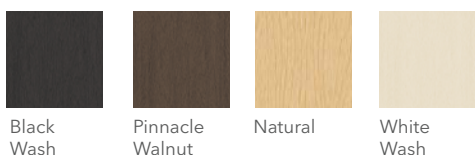

David Mehaffey
Senior Industrial Designer, The HON Company
Designer of Ruck seating

Finishes

Frame Paints

Laminate Shells

Veneer Shells

See HON Pricer for complete product information.

For more information, visit hon.com/ruck