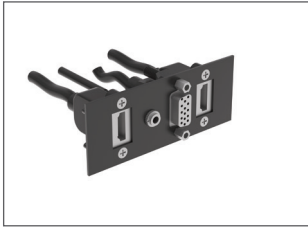

Power & Cable Management

Extron Plates

HTPLATEVHAU

- Can be used with HTG2PWR-3P-1E
- Provides one VGA port, two HDMI ports and one audio port