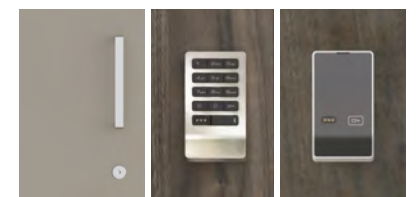

Base Options

Standard Keypad RFID

See HON Pricer for complete product information.

For more information, visit hon.com/Contain