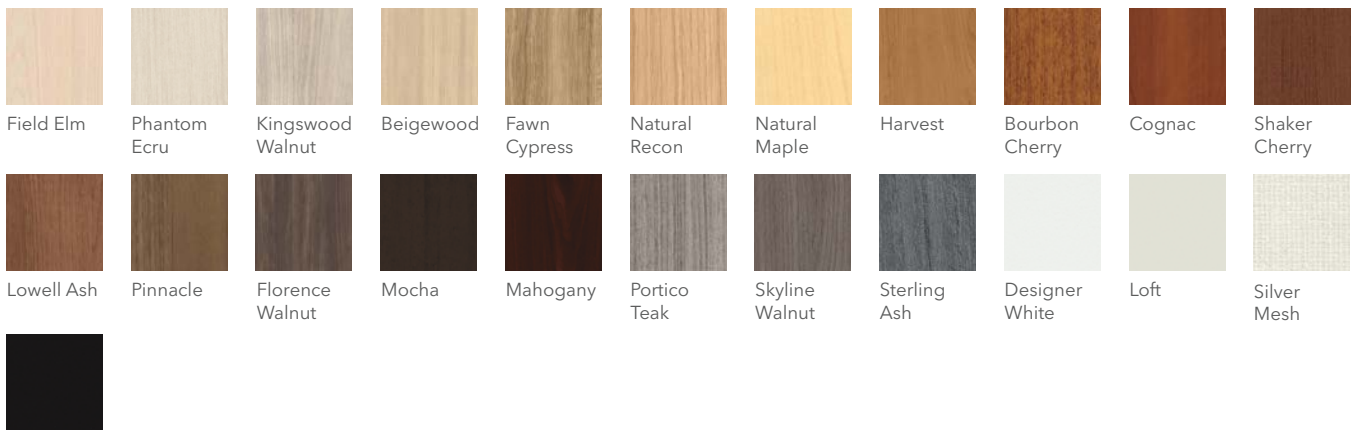

Tiles

LAMINATE TILE
Choose from a variety of easily cleanable and effortlessly stylish laminate finishes. Supports floating shelf and single tool rail accessories.

FABRIC TILE
Tackable fabric is available in a wide variety of colors that encourages brand awareness and personal style. Supports floating shelf and single tool rail accessories.

METAL TILE
Painted magnetic metal tiles are available in a wide variety of vibrant colors to energize your space with fun personalization. Supports floating shelf and single tool rail accessories.

SLOTTED TOOL TILE
Like a toolbelt for your wall, this solution supports multiple accessories and keeps them all within easy reach. Painted magnetic material also allows you to coordinate your color scheme.

Glass (Markerboard Tiles)

Ice White Pebble Charcoal Cream Beige

Laminates (Laminate & Media Tiles and Floating Shelf)

Black

Paints (Metal & Slotted Tiles and Accessories) *Tile mounting hardware finish option.

Drawer pulls and feet on storage are available in Black, Designer White, Platinum Metallic, Silver, Champagne Metallic, and Solar Black only.

See HON Pricer for complete product information.

For more information, visit hon.com/workwall