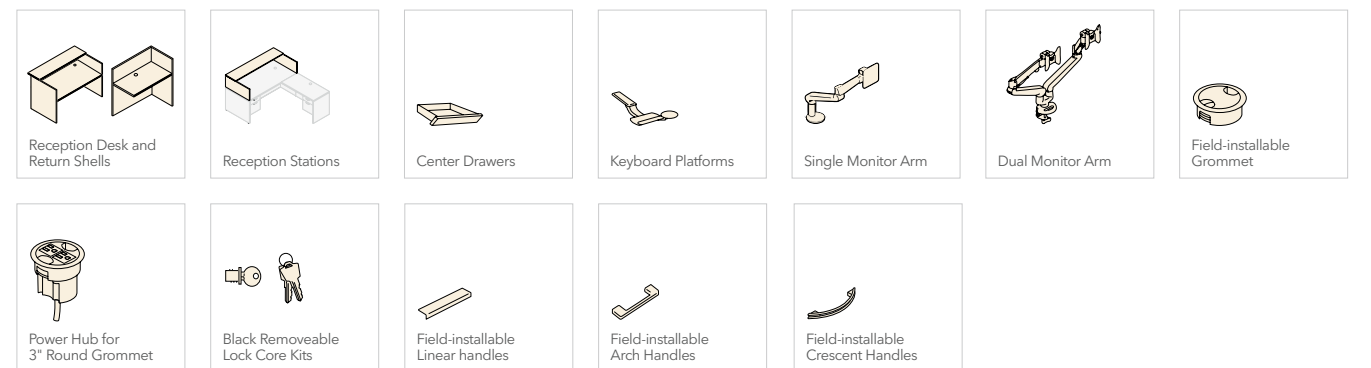

Accessories