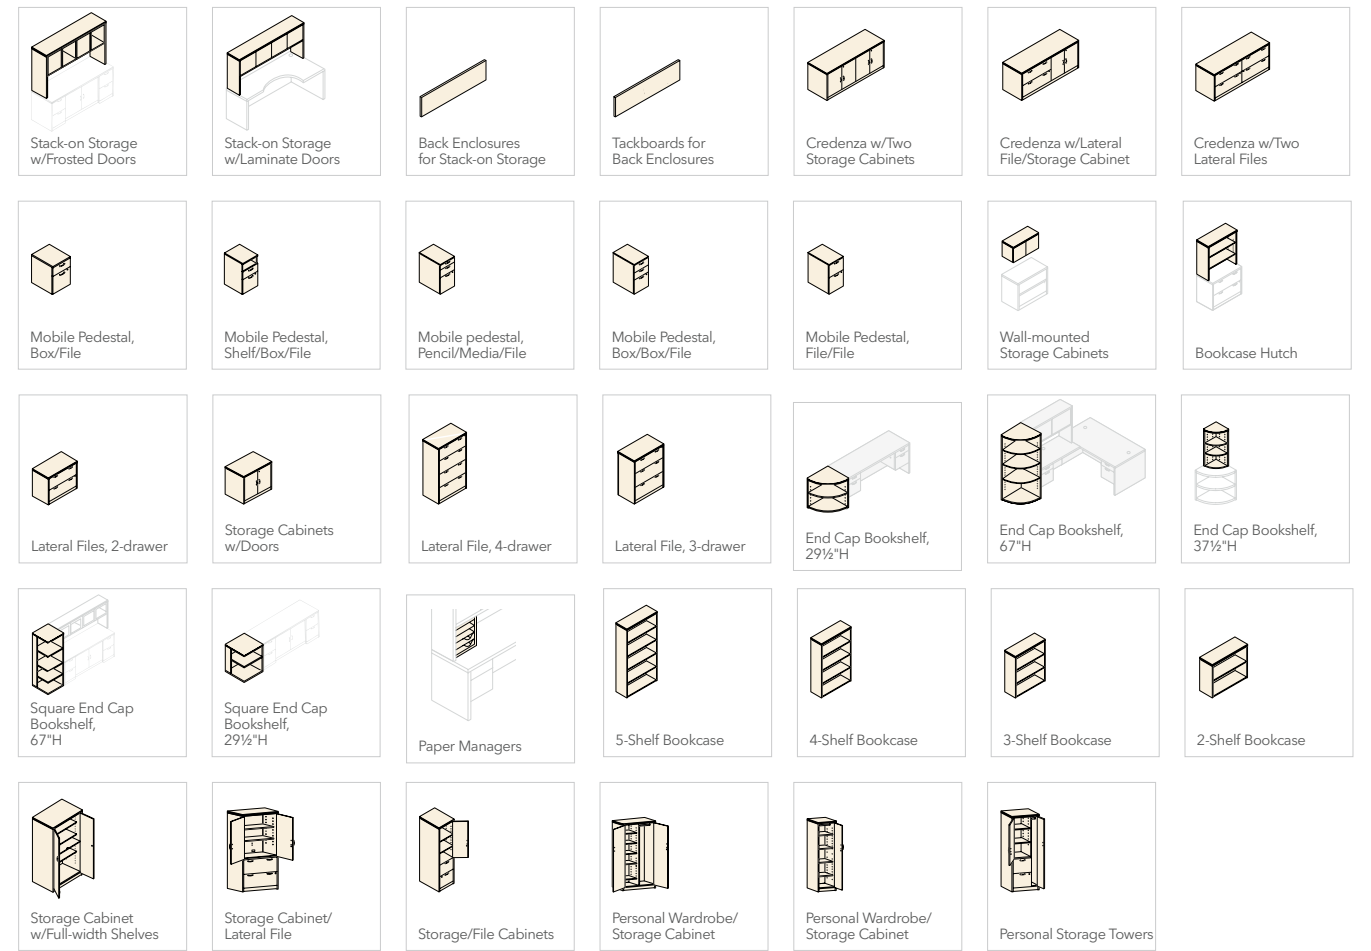

Desks

Modular Pedestals

Pedestals designed specifically for use with desks, credenzas and return shells only.

Storage

Accessories