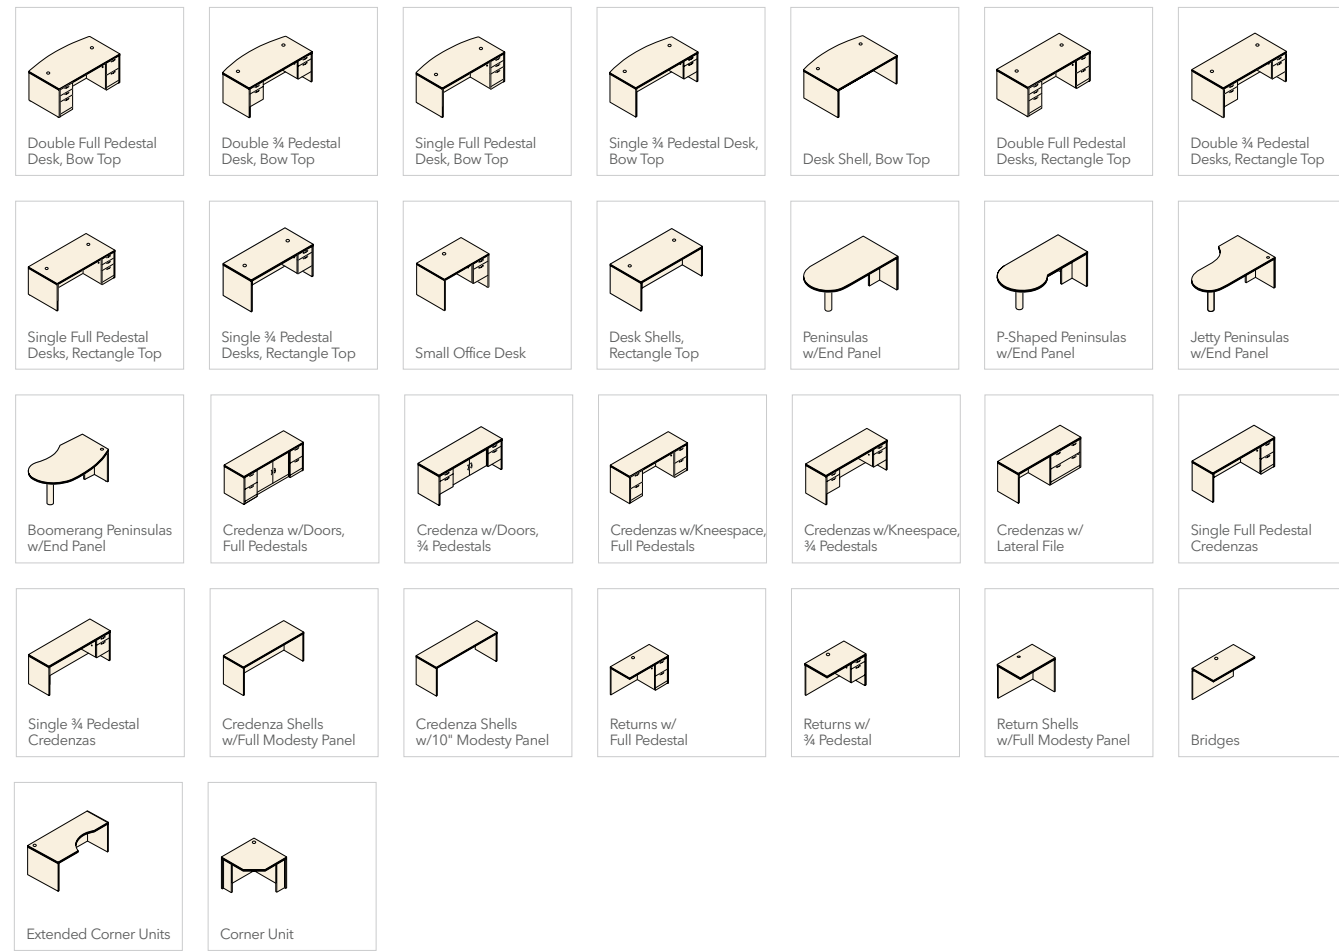

Desks

Modular Pedestals

Pedestals designed specifically for use with desks, credenzas and return shells only.

Storage

Accessories