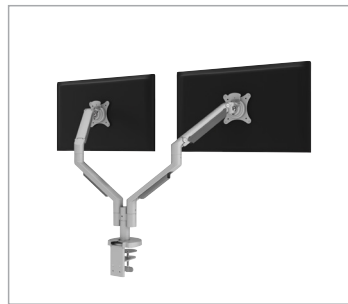

HMASD — DUAL ARM

POST MOUNT ARMS

- Arms have 180° of rotation at base with optional 360° rotation
- Monitor mount rotates 180° and tilts +/-30°
- Monitor can be rotated from landscape to portrait position
- Arms extend up to 20"
- Single and Dual Dynamic Arms have 17¼" of vertical adjustment; Triple Fixed Arms have 27½" of vertical adjustment
- Silver finish