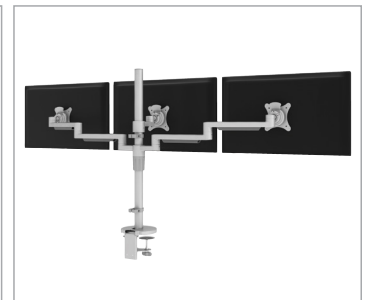

## MONITOR ARMS

- 180° of rotation at base with optional 360° rotation
- Arms extend 22" and retract up to 3"
- Monitor mount rotates 180° and tilts +/-30°
- Monitor can be rotated from landscape to portrait position
- Available in two paint finishes, Silver and Black

## POST MOUNT ARMS

- Arms have 180° of rotation at base with optional 360° rotation
- Monitor mount rotates 180° and tilts +/-30°
- Monitor can be rotated from landscape to portrait position
- Arms extend up to 20"
- Single and Dual Dynamic Arms have 17¼" of vertical adjustment; Triple Fixed Arms have 27½" of vertical adjustment
- Silver finish

HPASD — SINGLE DYNAMIC ARM

HPADD — DUAL DYNAMIC ARMS

HPATF — TRIPLE FIXED ARMS

## MONITOR ARMS WITH USB PORTS

- Gas spring easy adjustment
- Dual USB ports
- Grommet or desktop mounting
- Height adjusts to 17" tall
- Monitor tilt and swivel capability
- Black plastic cable management
- Silver finish
- HON Limited 5-Year Warranty