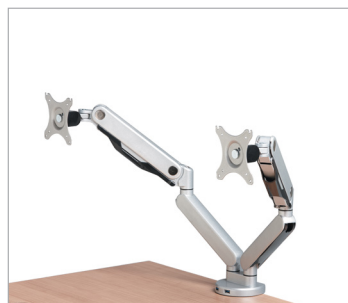

HBDMAUSB — DUAL ARM