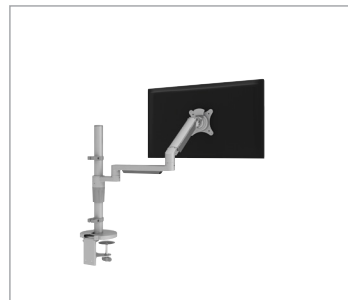

# PUT STYLE AND FUNCTIONALITY ON DISPLAY

HON monitor arms allow you to free up workspace and effortlessly move your monitor into a variety of positions. Spring enables effortless arm adjustment in a range of extension heights. Simply tilt the monitor up to 30 degrees while swiveling 360 degrees at two points. The arms fold completely back to the post to provide maximum desktop space, and cord management helps create a less cluttered workspace.

## MONITOR ARMS

- 180° of rotation at base with optional 360° rotation
- Arms extend 22" and retract up to 3"
- Monitor mount rotates 180° and tilts +/-30°
- Monitor can be rotated from landscape to portrait position
- Available in two paint finishes, Silver and Black

## POST MOUNT ARMS

- Arms have 180° of rotation at base with optional 360° rotation
- Monitor mount rotates 180° and tilts +/-30°
- Monitor can be rotated from landscape to portrait position
- Arms extend up to 20"
- Single and Dual Dynamic Arms have 17¼" of vertical adjustment; Triple Fixed Arms have 27½" of vertical adjustment
- Silver finish