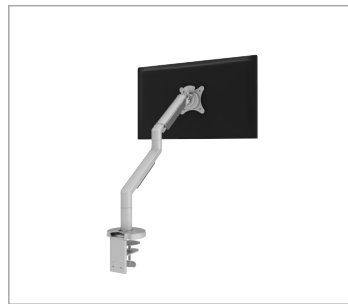

## Monitor Arms

# PUT STYLE AND FUNCTIONALITY ON DISPLAY

HON monitor arms allow you to free up workspace and effortlessly move your monitor into a variety of positions. Spring enables effortless arm adjustment in a range of extension heights. Simply tilt the monitor up to 30 degrees while swiveling 360 degrees at two points. The arms fold completely back to the post to provide maximum desktop space, and cord management helps create a less cluttered workspace.

## MONITOR ARMS

- 180° of rotation at base with optional 360° rotation
- Arms extend 22" and retract up to 3"
- Monitor mount rotates 180° and tilts +/-30°
- Monitor can be rotated from landscape to portrait position
- Available in two paint finishes, Silver and Black