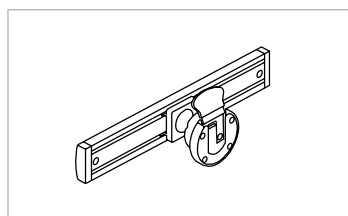

SLIDING MOUNT

- Supports monitors up to 18 lbs.
- Compatible with VESA 75mm and 100mm mounts
- Compatible with models HMASTS, HMASTS-G, HMASD, HMASD-G, HPASD, HPADD, and HPATF
- Available in two paint finishes, Silver and Black

HPACSM