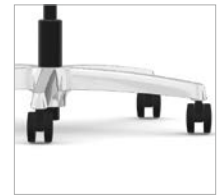

Standard Black

Polished Aluminum

Seat Control

Limited Recline
Synchro-Tilt

Advanced Synchro-Tilt

Synchro-Tilt with
Independent Back Angle

Big & Tall Synchro-Tilt
with Y4 Control

Task Stool Control