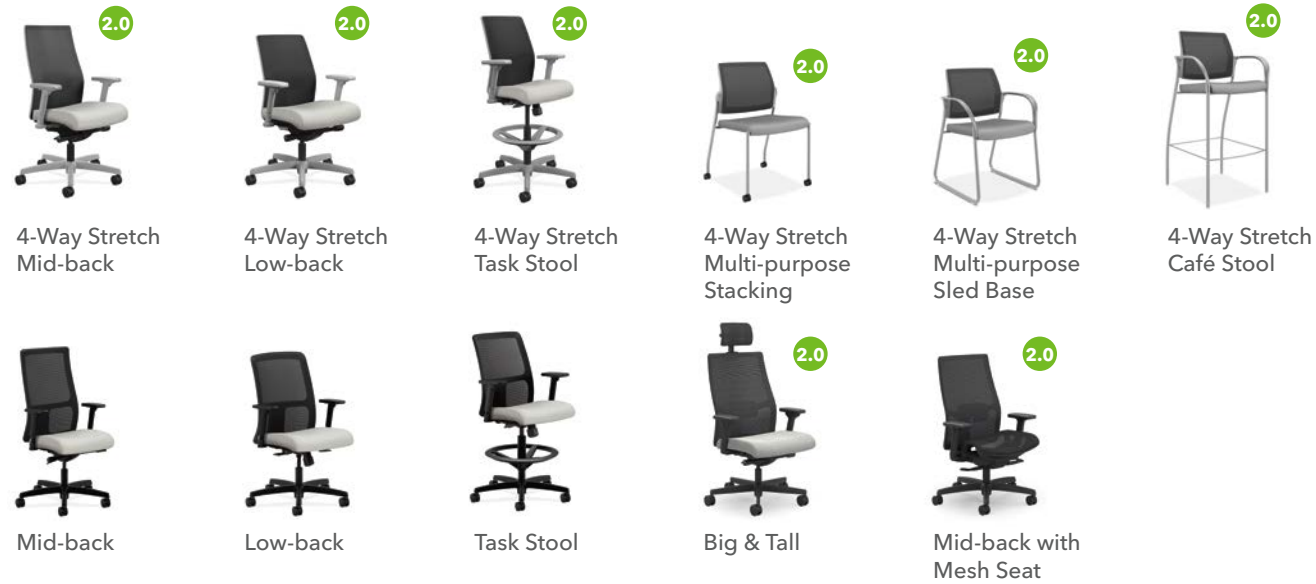

ReActiv® Back

Be Proactive With ReActiv

Look good and feel even better. Ignition's ReActiv back design delivers zonal comfort to perfectly balance the right amount of support.

Shown with 10500 Series™ desk.

Flexible Inner Structure
Provides targeted support and superior comfort within the slim silhouette of Ignition 2.0

Upholstered Back

A Material World

Weave in comfort with style when you choose an Ignition upholstered chair. The 2.0 slim-profile chair, with an optional adjustable lumbar, cradles your back to provide support without the bulk. The original Ignition models feature quick-adjust backs that change to six vertical positions.

Chair Models

Mesh Back

ReActiv® Back

Upholstered Back

Options

Seat Controls

Lumbar Options

Headrest