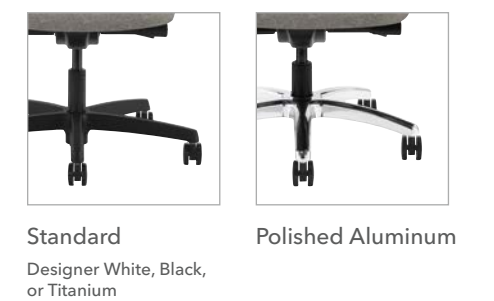

Bases

Some options only available on select models.