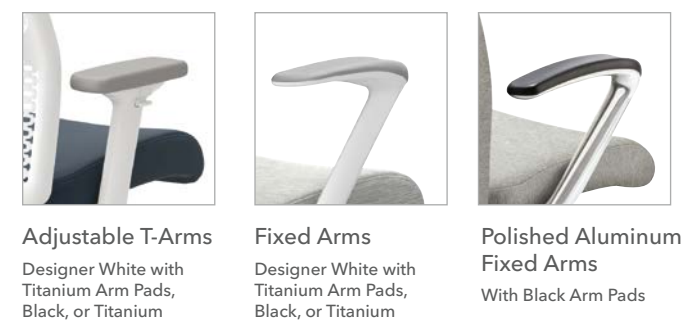

Chair Models

Mesh Back

ReActiv® Back

Upholstered Back

Options

Seat Controls

Lumbar Options

Headrest

Arms

Bases

Some options only available on select models.