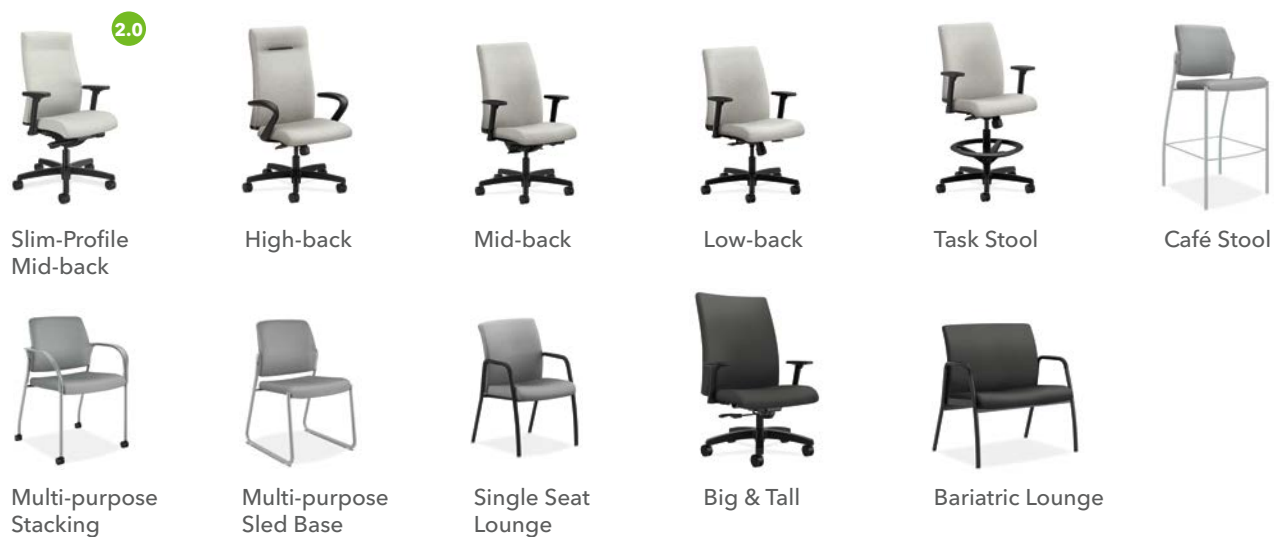

ReActiv® Back

Be Proactive With ReActiv

Look good and feel even better. Ignition's ReActiv back design delivers zonal comfort to perfectly balance the right amount of support.

Shown with 10500 Series™ desk.

Flexible Inner Structure
Provides targeted support and superior comfort within the slim silhouette of Ignition 2.0

Upholstered Back

A Material World

Weave in comfort with style when you choose an Ignition upholstered chair. The 2.0 slim-profile chair, with an optional adjustable lumbar, cradles your back to provide support without the bulk. The original Ignition models feature quick-adjust backs that change to six vertical positions.

Chair Models

Mesh Back

ReActiv® Back

Upholstered Back

Options

Seat Controls

Lumbar Options

Headrest