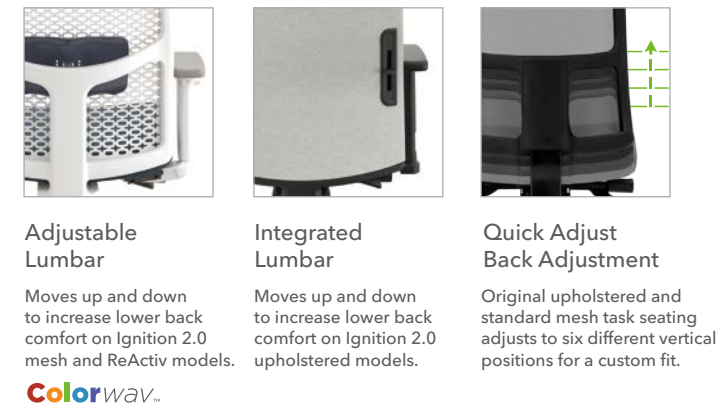

Flexible Inner Structure
Provides targeted support and superior comfort within the slim silhouette of Ignition 2.0

Upholstered Back

A Material World

Weave in comfort with style when you choose an Ignition upholstered chair. The 2.0 slim-profile chair, with an optional adjustable lumbar, cradles your back to provide support without the bulk. The original Ignition models feature quick-adjust backs that change to six vertical positions.

Chair Models

Mesh Back

ReActiv® Back

Upholstered Back

Options

Seat Controls

Lumbar Options

Headrest