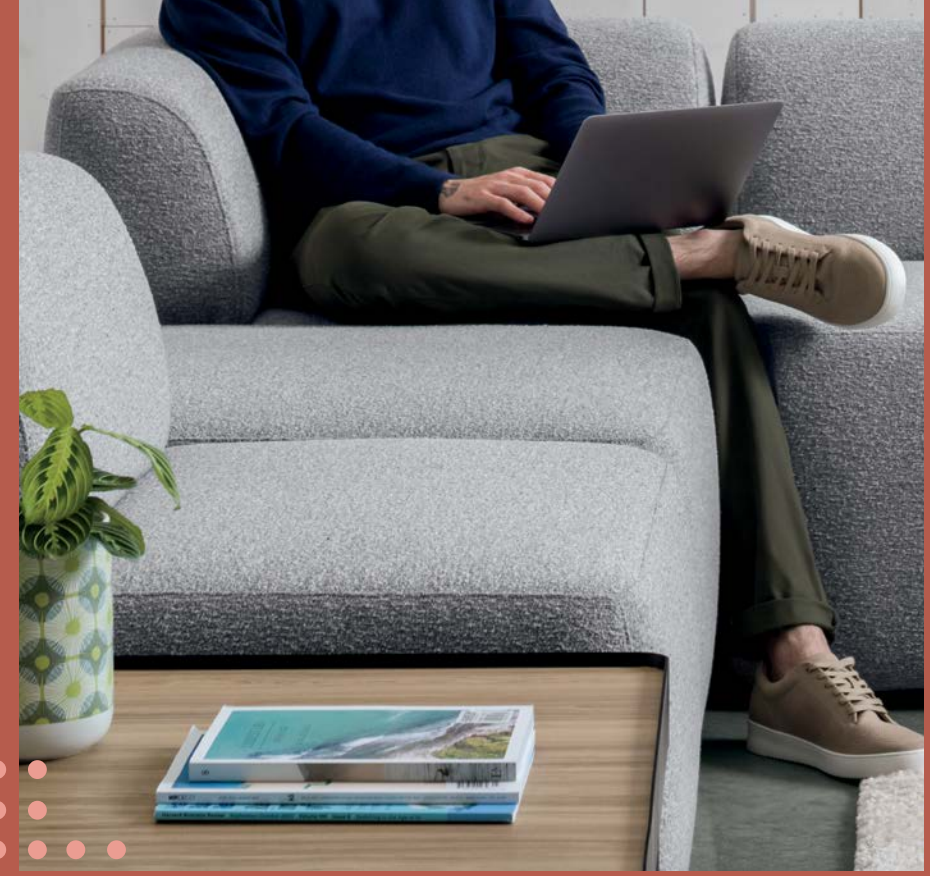

Make your space work[®]

HON[®]

SoCo[™]

Rounding Out Comfort and Connection

Nothing inspires creativity and new ideas better than a change of scenery. It's time to seek out SoCo. With soft support and a warm, relaxed aesthetic, this simple modular seating collection is a welcome oasis designed for productive shared spaces.

Intuitively
MODULAR

Configure your space

Go With the Flow

SoCo offers busy people the power of choice. Its organic, energetic movement and infinite configuration options encourage both harmonious connection and focused work in environments designed to spark ideas and engagement.

Casual
COMFORT

Change your scenery

Make Some Connections

It's time to move beyond your desk and chair for a fresh perspective. SoCo ushers in a warm welcome to collective spaces with soft, rounded appeal, stylish fabric selections, and convenient integrated power—all designed to bridge the gap between comfort and capability.

Connect.
Converse.
Collaborate.

Gather with colleagues

Supportive &
INVITING

Relax and Rejuvenate

Sometimes, it's all about you. When you need a little time away from the daily grind of your workstation, SoCo is a colleague you can count on. Lean back. Plug in. Breathe. SoCo is your gateway to personal focus and clarity.