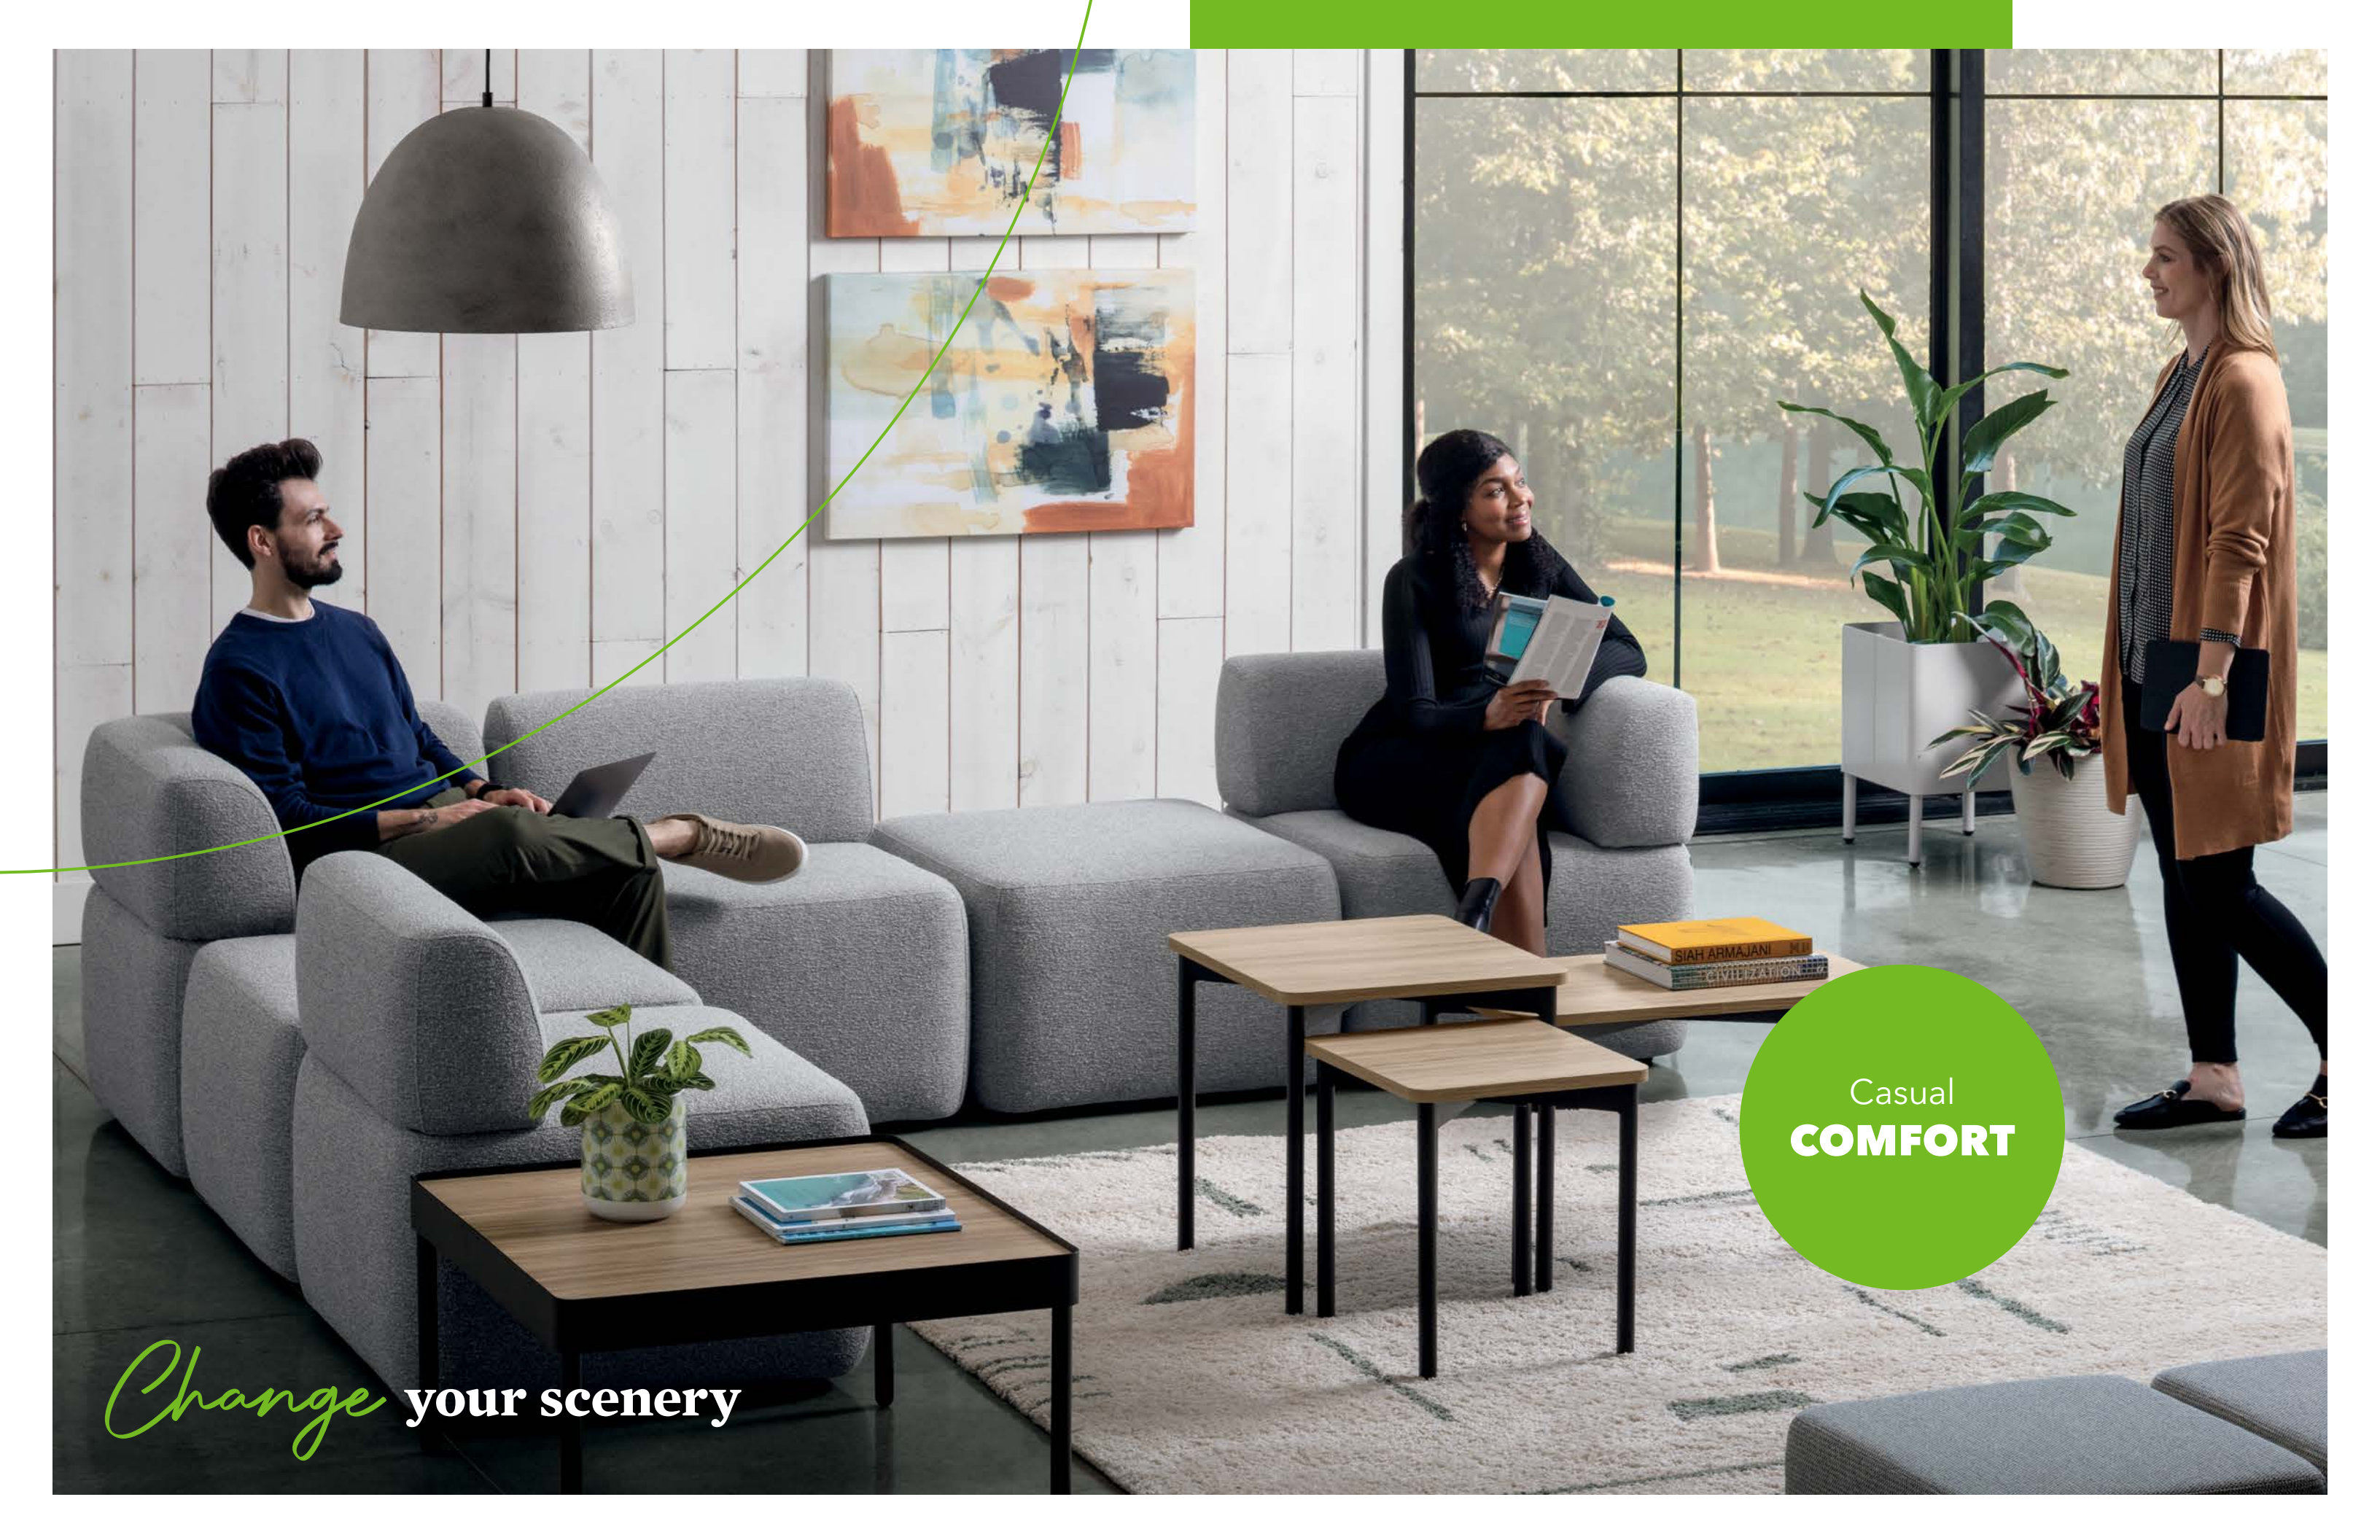

Make your space work[®]

HON[®]

SoCo[™]

Rounding Out Comfort and Connection

Nothing inspires creativity and new ideas better than a change of scenery. It's time to seek out SoCo. With soft support and a warm, relaxed aesthetic, this simple modular seating collection is a welcome oasis designed for productive shared spaces.

Intuitively
MODULAR

Configure your space

Go With the Flow

SoCo offers busy people the power of choice. Its organic, energetic movement and infinite configuration options encourage both harmonious connection and focused work in environments designed to spark ideas and engagement.

Casual
COMFORT

Change your scenery

Make Some Connections

It's time to move beyond your desk and chair for a fresh perspective. SoCo ushers in a warm welcome to collective spaces with soft, rounded appeal, stylish fabric selections, and convenient integrated power—all designed to bridge the gap between comfort and capability.

Connect.
Converse.
Collaborate.

Gather with colleagues

Supportive &
INVITING

Relax and Rejuvenate

Sometimes, it's all about you. When you need a little time away from the daily grind of your workstation, SoCo is a colleague you can count on. Lean back. Plug in. Breathe. SoCo is your gateway to personal focus and clarity.