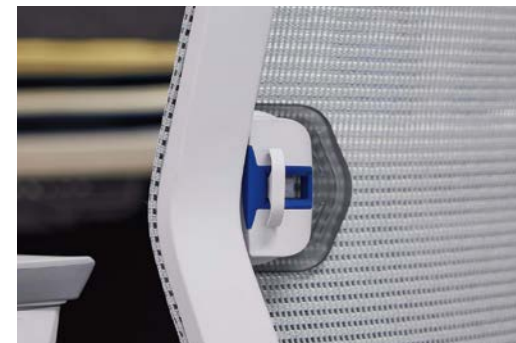

SCAN TO
CHECK OUT
CIPHER ON
HON.COM

Shown with Fuse™ storage and Empower® workstation.

Shown with Fuse™ & Contain® storage and Coordinate™ height-adjustable desk.

Inspired Design

There's nothing better than letting your imagination take flight. Whether it's vibrant Colorwav™ lumbar and arm accents or distinctive contrast stitch options, you get to choose the subtle details that bring Ciper – and your space! – to life. This dynamic multitasker is also available as a guest chair – now any private office, collaborative environment, or welcome area can benefit from the cool contemporary aesthetic and comprehensive performance Ciper was designed to deliver.

Features & Options

Customized Control Is Within Reach

Everyone deserves the perfect fit and sit. With ergonomically efficient independent lumbar support, added breathability of flexible 4-Way Stretch mesh, and intuitive weight-activated functionality, Cipher was crafted with customization in mind for a tailor-made experience unique to you and you alone.