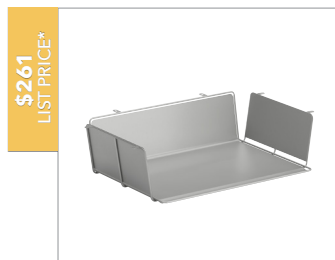

HLDV-M3A.E.G1.T1

- White Hard Plastic Top
- Platinum Metallic adjustable legs
- Height adjust from 23"-33"H
- Ships 2 per carton

\$606
LIST PRICE*

SmartLink® Rectangle Desk

HLDV-MRECT2026A.E.G1.T1

- White Hard Plastic Top
- Platinum Metallic adjustable legs
- Height adjust from 23"-33"H
- Ships 2 per carton

\$1,201
LIST PRICE*

Motivate® Mobile Podium

HMVPCA1-1830G.C.B9.P.BLCK

- Ratchet style adjustment from 27½"-34½"H
- Four locking casters
- Top color is Silver Mesh

\$201
LIST PRICE*

Storage Shelves for Motivate® Mobile Podium

HMVPCSS-4C4C.BLCK

- Two 4" closed back storage shelves
- Companion piece to mobile podium (HMVPCA1-1830G)

\$95
LIST PRICE*

Backpack Hook

HCLA65.X

- Keep backpacks off the ground and out of the way
- Retrofit on select desks and tables
- Easy to install
- Ships 10 per carton