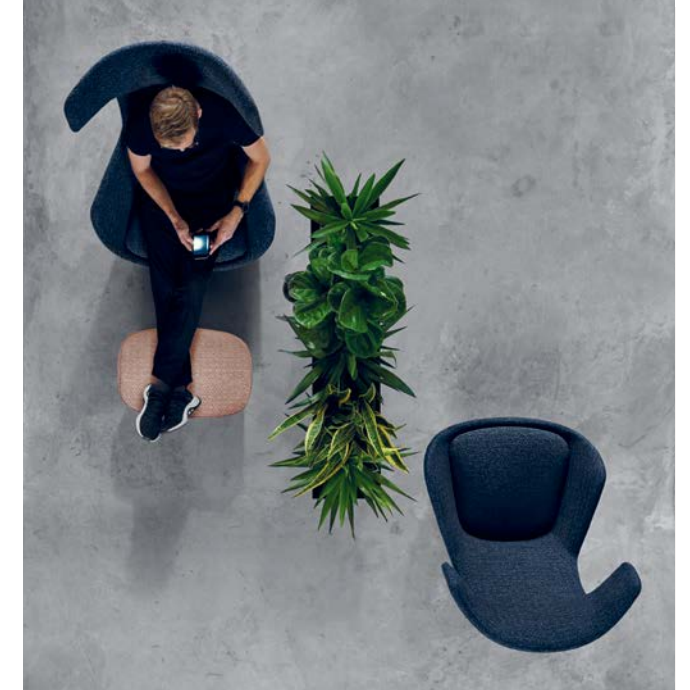

## Seating For All

The soft, organic shape of Retreat draws an array of leadership styles, creating a timeless aesthetic that is subtle yet strong.

Soft lines and precise stitching create a form and feel that invite.

An integrated tilt mechanism and an optional return-to-center base ensures comfort and creates visual order.

Conforming cushion foam and a sculpted back envelops the user in comfort and support.