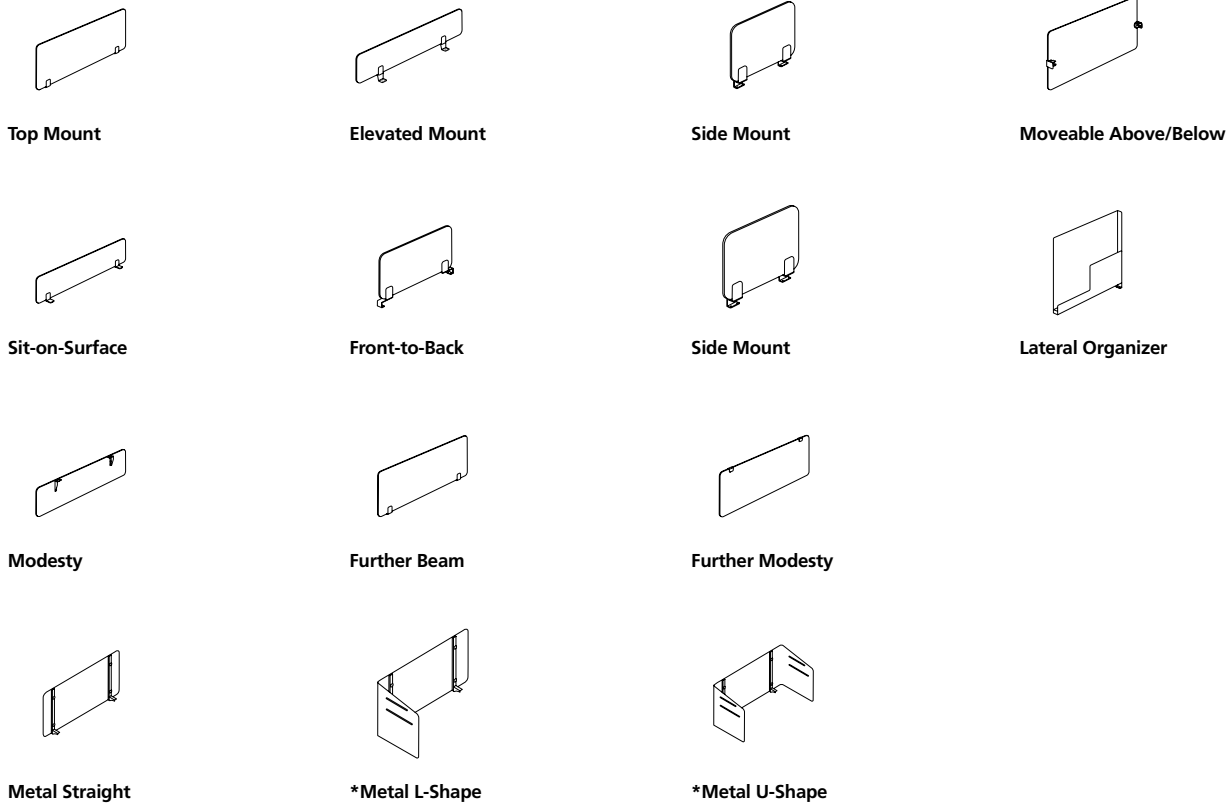

## Universal Screens

# Universal Screens Statement of Line

Heights 13", 20", 27", 34"  
 Widths 24", 30", 36", 42", 48", 50", 60", 66", 72"

\*Standard and Extended Sizes available. L-Shaped and U-Shaped available with and without slots for Work Tools.