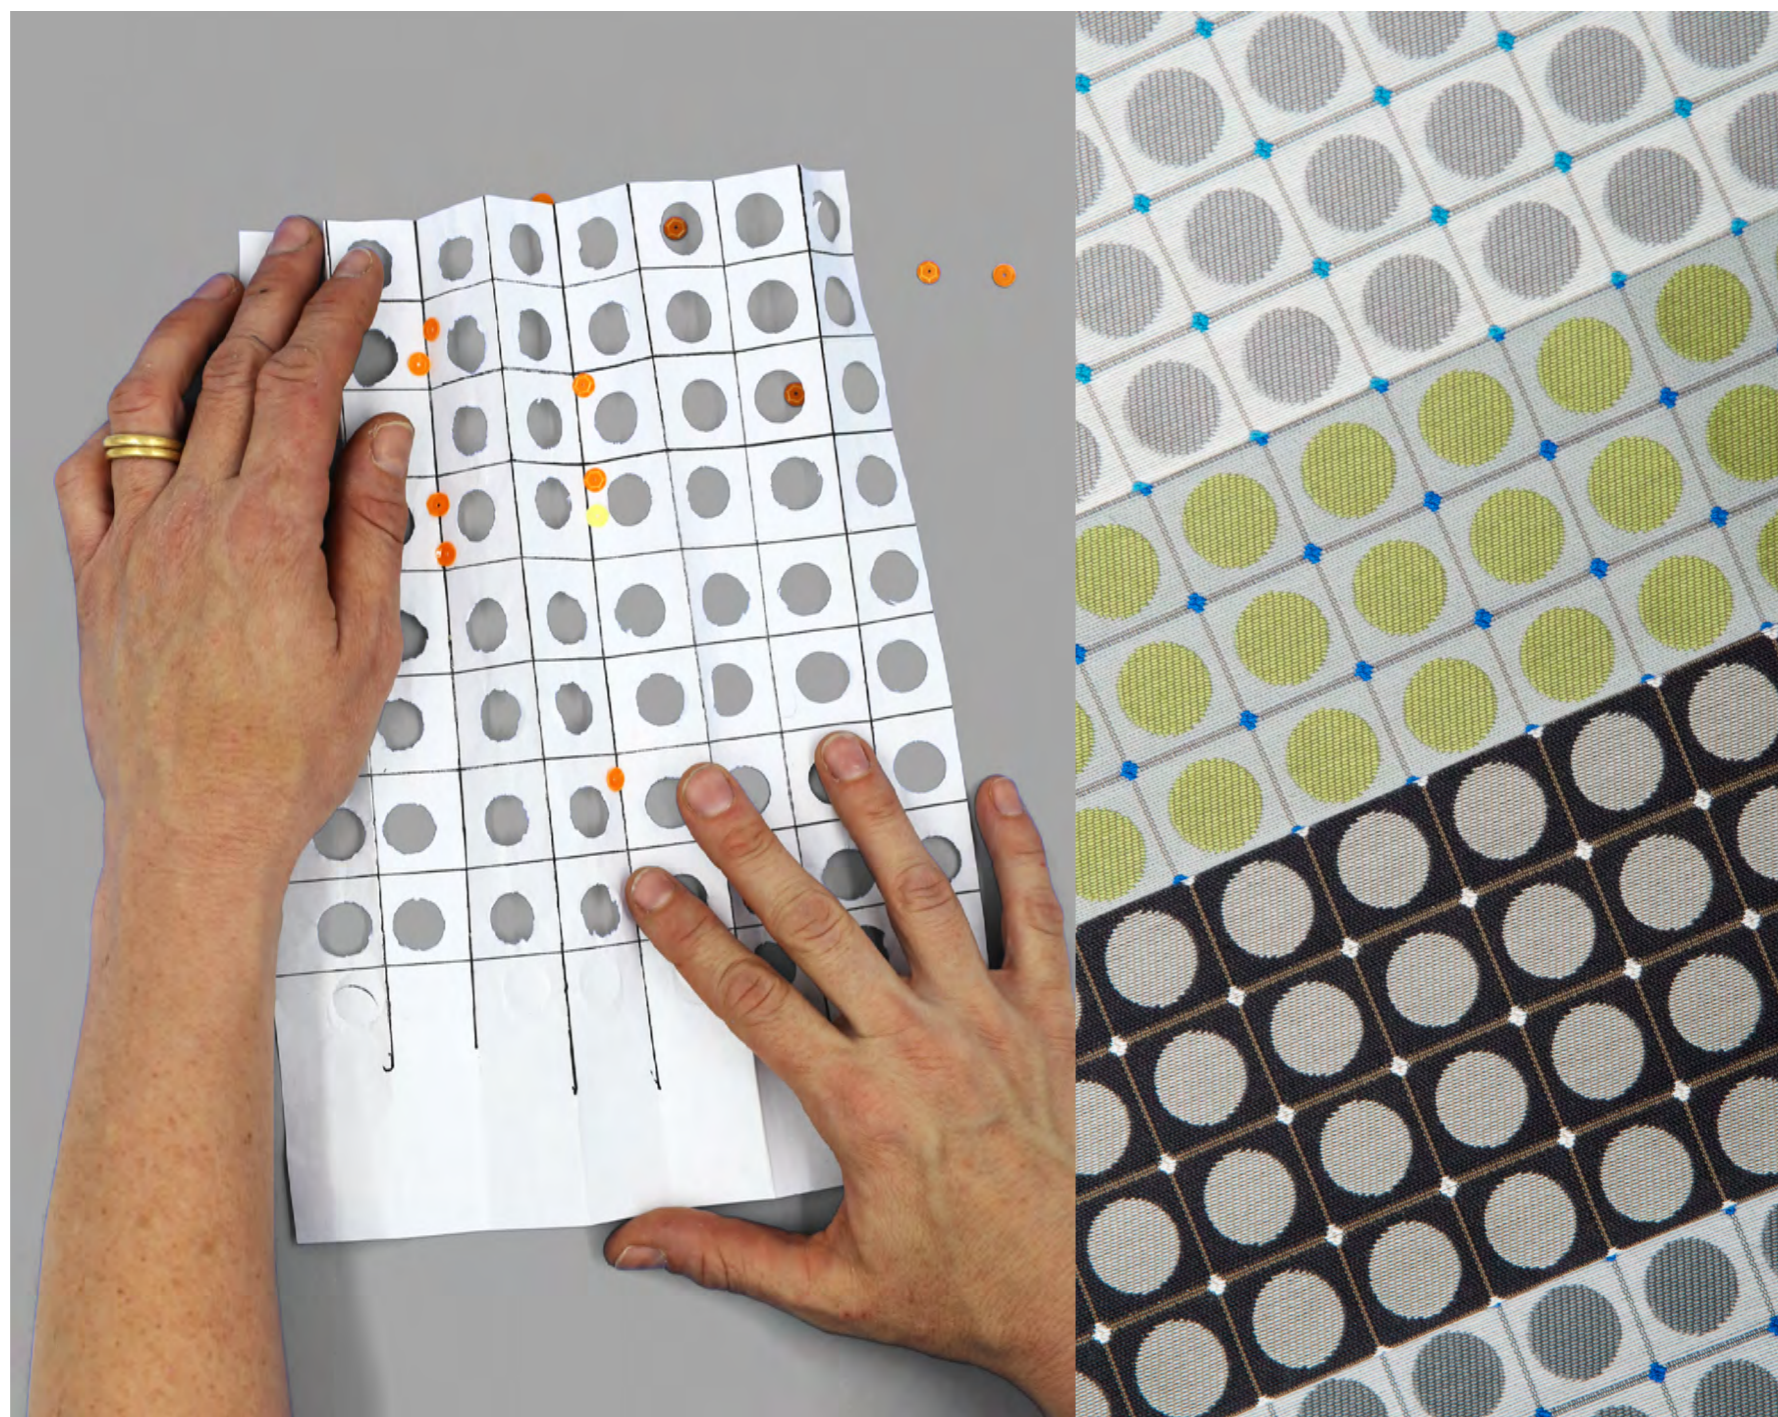

# Elodie Blanchard

A focused fiber artist inspired by the works of Frank Stella and Agnes Martin, Elodie Blanchard spent countless hours prototyping her intended designs in paper: folding, cutting, punching, experimenting with scale, layers and color to create her signature designs which are anything-but basic.

# Folded Lines

A geometric take on a floral, Folded Lines is comprised of layers of triangles with subtle color shifts and alternating weave structures.

<b>COLORWAYS</b>	12
<b>APPLICATION</b>	Upholstery, wrapped panel, systems panel 75% post consumer recycled polyester, 25% post industrial recycled nylon
<b>CONTENT</b>	56" W
<b>WIDTH</b>	4" V x 7 3/8" H
<b>REPEAT</b>	16.89 ounces per linear yard
<b>WEIGHT</b>	None
<b>FINISH</b>	Acrylic
<b>BACKING</b>	100,000 double rubs (W)
<b>ABRASION</b>	United States
<b>ORIGIN</b>	California TB 117-2013 Section 1 (Pass), Class A rated ASTM E-84 (unadhered)
<b>FLAME RESISTANCE</b>	WS: Clean with upholstery shampoo or mild dry cleaning solvent. Bleach solutions of up to 10% for cleaning difficult stains.
<b>MAINTENANCE</b>	100% recycled content
<b>SUSTAINABILITY</b>	Bleach cleanable
<b>NOTES</b>	

# Dot Grid

A continuation of Dot Structure, Blanchard's 2014 award winning textile, Dot Grid uses a layering effect to create a crisp dimensional unified design.

<b>COLORWAYS</b>	9
<b>APPLICATION</b>	Upholstery
<b>CONTENT</b>	36% recycled nylon, 35% rayon, 29% cotton
<b>WIDTH</b>	54" W
<b>REPEAT</b>	7/8" V x 7/8" H
<b>WEIGHT</b>	17.20 ounces per linear yard
<b>FINISH</b>	GreenShield®
<b>BACKING</b>	Acrylic
<b>ABRASION</b>	100,000 double rubs (W)
<b>ORIGIN</b>	United States
<b>FLAME RESISTANCE</b>	California TB 117-2013 Section 1 (Pass)
<b>MAINTENANCE</b>	S: Clean with water free dry cleaning solvent
<b>SUSTAINABILITY</b>	36% recycled content, 29% rapidly renewable content