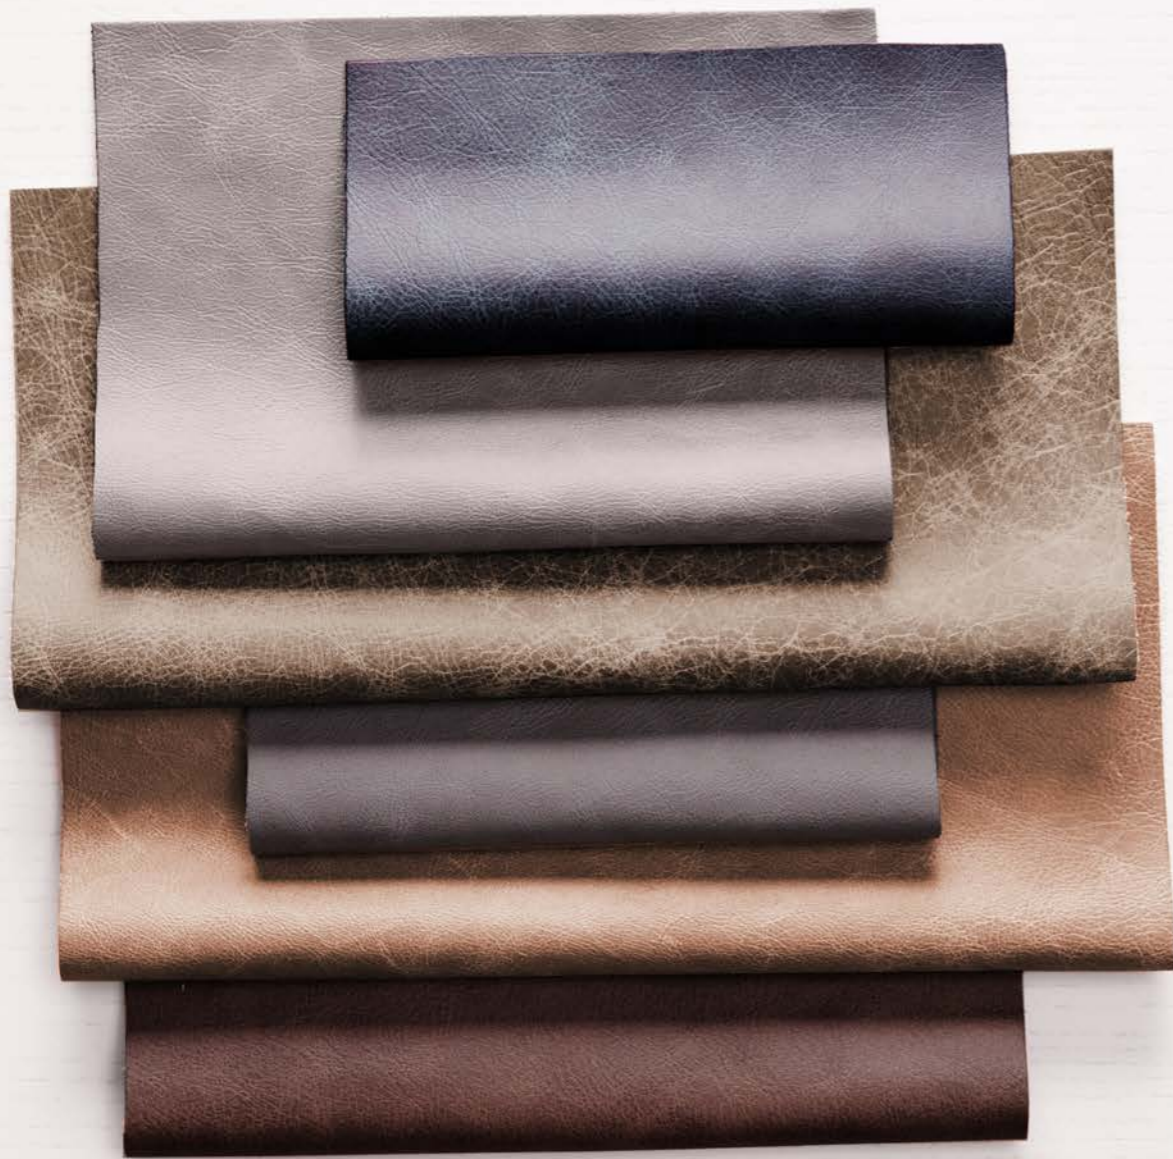

# Honest

The Honest color family is growing! New exciting shades from Christiane Müller are expanding this simple and beautiful solid texture.

<b>PATTERN</b>	965
<b>COLORWAYS</b>	8
<b>APPLICATION</b>	Upholstery
<b>CONTENT</b>	48% polyester, 33% cotton, 14% wool, 5% nylon
<b>WIDTH</b>	54" W
<b>REPEAT</b>	None
<b>WEIGHT</b>	20.80 ounces per linear yard
<b>FINISH</b>	Anti-pilling, Stain resistant
<b>BACKING</b>	None
<b>ABRASION</b>	52,000 double rubs (W)
<b>ORIGIN</b>	Italy
<b>FLAME RESISTANCE</b>	California TB 117-2013 Section 1 (Pass)
<b>MAINTENANCE</b>	S: Clean with water free dry cleaning solvent
<b>SUSTAINABILITY</b>	47% rapidly renewable content, Third party certified, SCS Indoor Advantage™ Gold

**Caddy Corner 1016**  
Wrapped Panel

**Caddy Corner 1016**  
**Honest 965**  
Upholstery

# Wild West

Our Wild West distressed leather features a scratch resistant surface with a matte finish, like a well-worn pair of cowgirl boots.

<b>PATTERN</b>	717
<b>COLORWAYS</b>	6
<b>APPLICATION</b>	Upholstery
<b>CONTENT</b>	Full grain leather, semi-aniline dyed
<b>AVERAGE HIDE</b>	48 sq. ft.
<b>AVERAGE THICKNESS</b>	.09-1.0 mm
<b>FINISH</b>	Waxy protective and scratch resistant
<b>ORIGIN</b>	Italy
<b>FLAME RESISTANCE</b>	California TB 117-2013 Section 1 (Pass)

# Grateful Grid

We are grateful for this wonderful grid weave comprised of soft chenille yarns. A multi-colored planted warp engages with a multi-colored fill set for a lively textural cloth.

<b>PATTERN</b>	1015
<b>COLORWAYS</b>	6
<b>APPLICATION</b>	Upholstery
<b>CONTENT</b>	100% polyester
<b>WIDTH</b>	53" W
<b>REPEAT</b>	7 7/8" V x 7 7/8" H
<b>WEIGHT</b>	17.40 ounces per linear yard
<b>FINISH</b>	None
<b>BACKING</b>	None
<b>ABRASION</b>	80,000 double rubs (W)
<b>ORIGIN</b>	Germany
<b>FLAME RESISTANCE</b>	California TB 117-2013 Section 1 (Pass)
<b>MAINTENANCE</b>	WS: Clean with upholstery shampoo or mild dry cleaning solvent