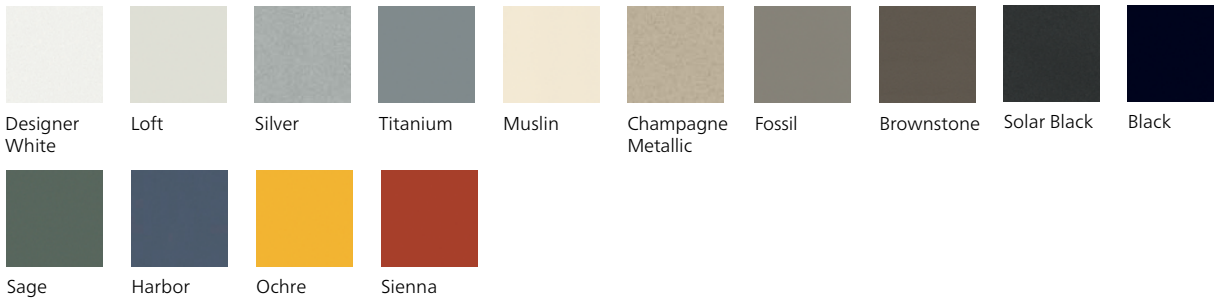

Shelf

Vertical paper tray

Featured Finishes

Paints

Laminates

Additional paint and laminate finishes are available online at allsteeloffice.com

Go to allsteeloffice.com/idea-starters for additional Further layouts.