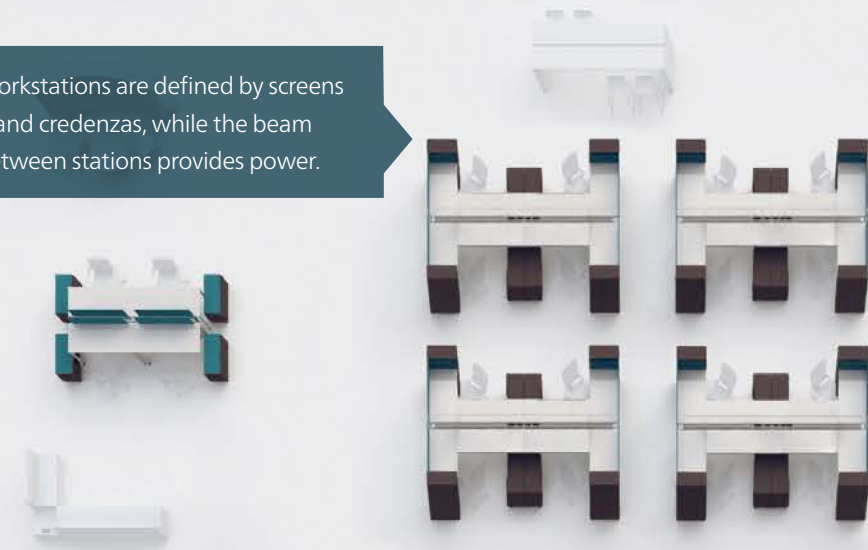

Fixed Height

Adjustable Height

Raise Your Workspace to New Heights

Buy in at fixed-height worksurfaces, and when the time is right, shift to integrated height-adjustable wherever necessary, all while reusing 70% of the original components. Further Adaptive, available in linear, perpendicular, and organic layouts, makes promoting health and wellness easier than ever.

Workstations are defined by screens and credenzas, while the beam between stations provides power.

A light-scale bench invites mobile workers to touch down while still feeling part of the overall environment.