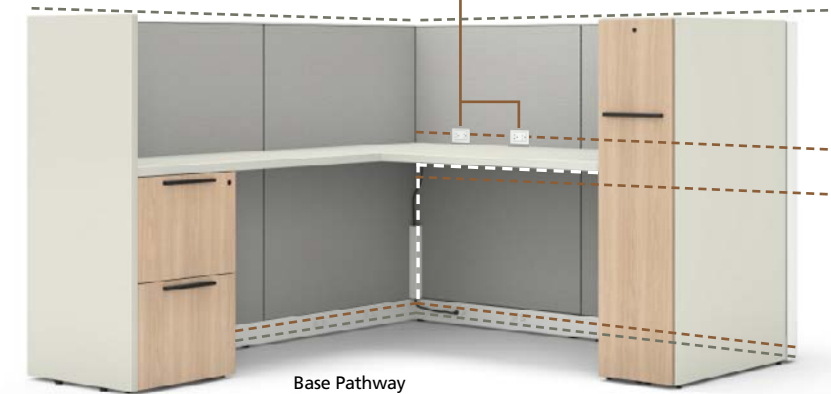

Fueling Workplace Efficiency

Stride panels offer power access every 7½" ensuring connectivity is always within reach. Integrated metal segment bars keep both data and electrical cables separate within the frame, maintaining organization and performance. Plus, non-sequential tiles allow for efficient data and power maintenance without deconstructing the workstation.

Above Desktop
For powering everyday personal items, such as a phone, tablet, or laptop.

Below Desktop
For powering stationary workstation items, such as a task light or printer.

Base Pathway
Easy access to lay-in cables and additional power.