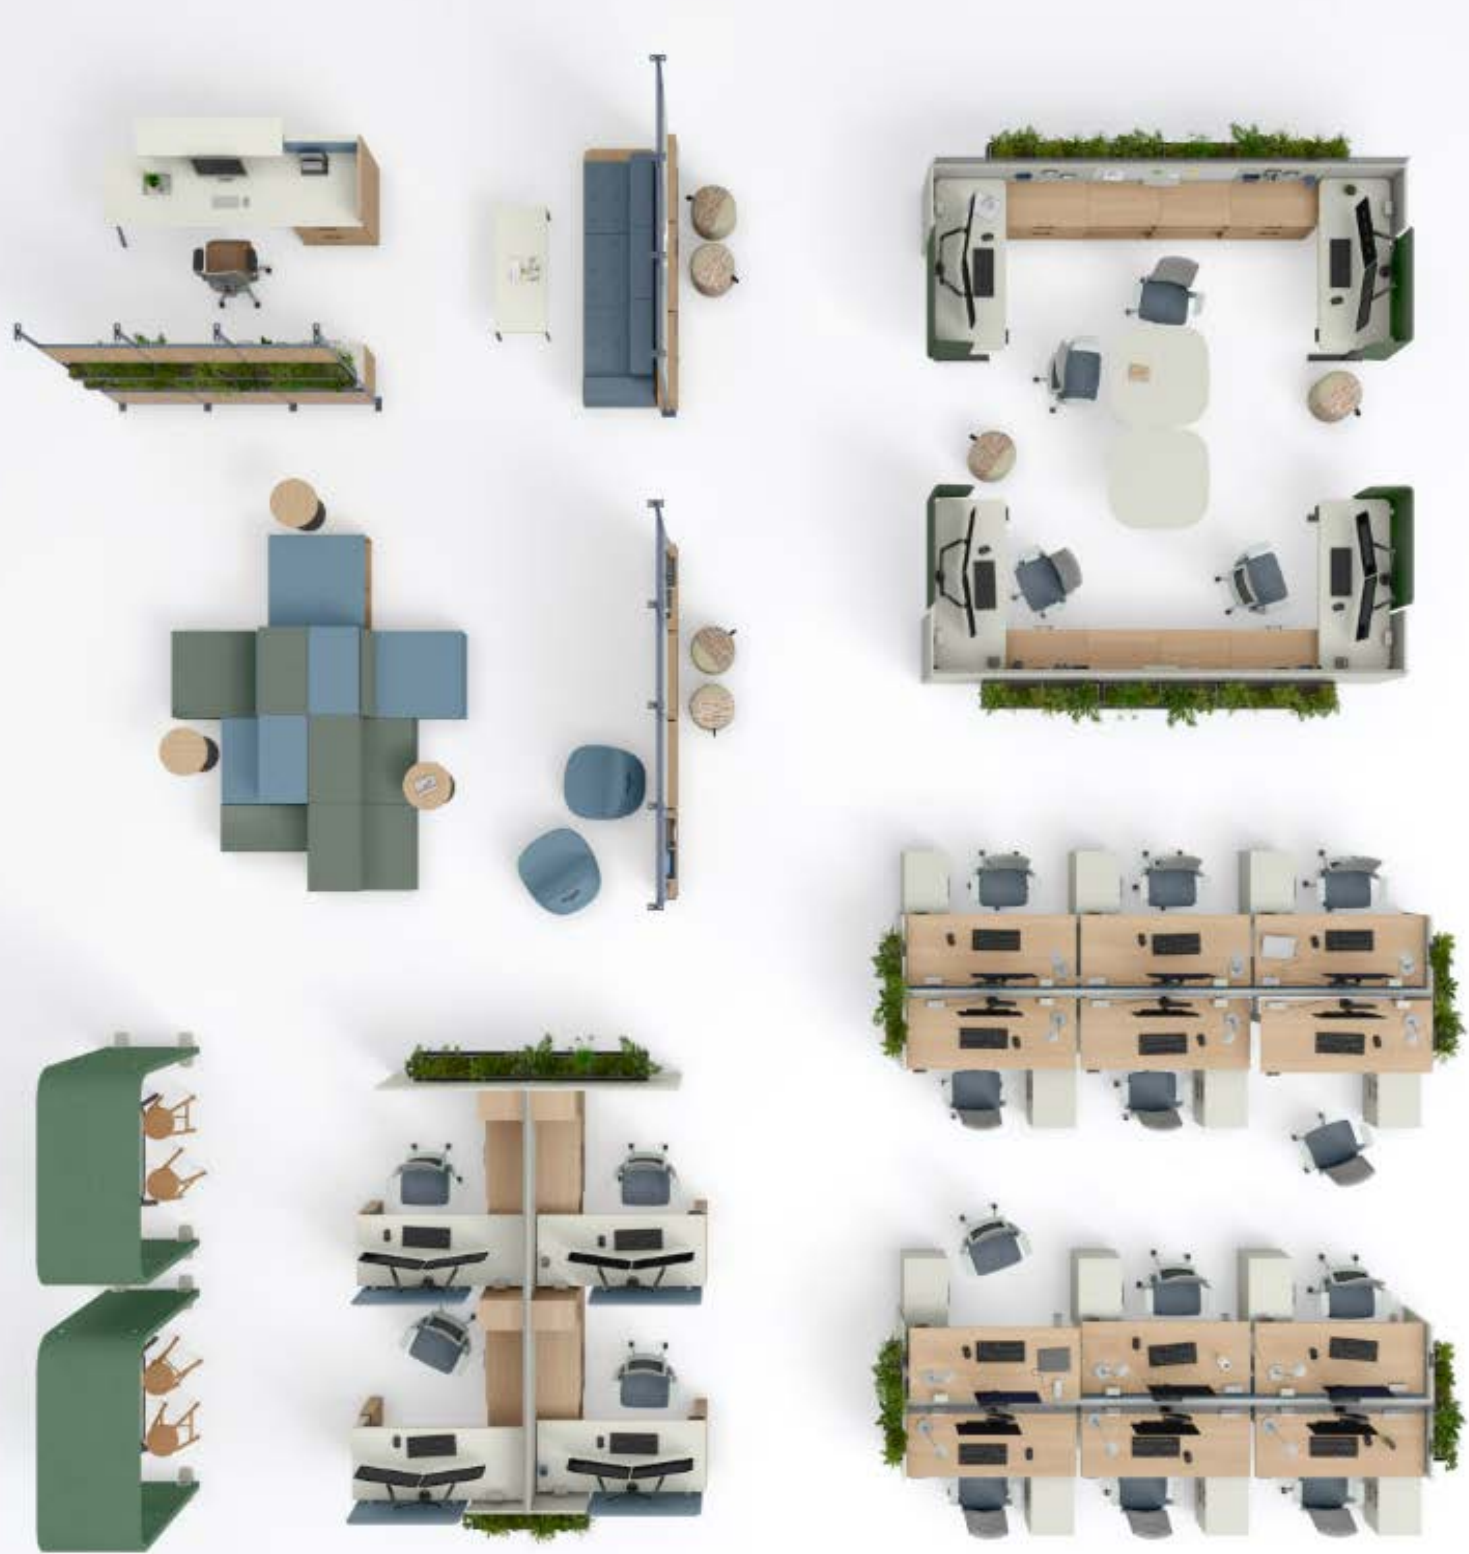

Flexibility Redefined

Stride adapts effortlessly to diverse work styles, offering the flexibility to evolve as needs change. Whether accommodating dedicated workspaces, touchdown zones, or inviting reception areas, Stride shapes a variety of settings into elevated in-office experiences.

Workstations

Stride panels provide essential support and power distribution, while Gallery Panels offer easy-to-clean space division—forming a flexible foundation for open-plan workstations.

Touchdown Spaces

For businesses that require flexible collaboration and space utilization, a linear Stride application fosters connectivity—bringing ideas and teams together.

Reception Areas

Make a strong first impression by pairing Stride countertops with stylish panels, creating a reception area that is both functional and inviting.

- Power
- Data
- Wire Management

Integrated Power

Each tile accommodates two electrical receptacles (one on 24" wide tile). Receptacles are available in multiple colors to coordinate with the fabric.

Top Trim
Easy access to lay-in data and phone cables.