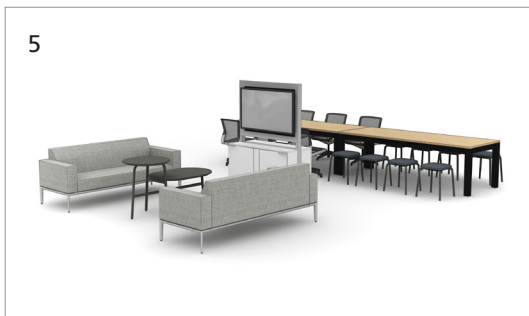

A Blank Canvas

The modern functionality of Parallel adapts to a variety of spaces. Create character by choosing from an array of upholstery options and a channeled design.

Functional Design

Parallel is a modern soft seating collection that is as useful as it is beautiful, consisting of traditional club chairs and sofas complemented by modular lounge pieces. Whether it's being used for a short-term wait in the reception area, or as a landing spot for away-from-desk laptop work, Parallel supports the various postures in the modern-day office.

Subtle Details

Chairs and sofa are available with channeled upholstery.

Wide arms allow a comfortable surface for working.

Tapered oval legs are available in multiple finishes.

1 **Welcome space** can be a more traditional space creating a micro-environment or a casual lounge area.