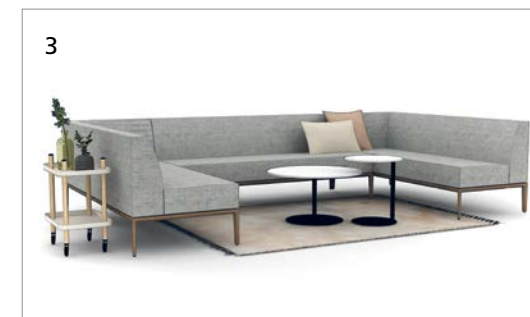

Functional Design

Parallel is a modern soft seating collection that is as useful as it is beautiful, consisting of traditional club chairs and sofas complemented by modular lounge pieces. Whether it's being used for a short-term wait in the reception area, or as a landing spot for away-from-desk laptop work, Parallel supports the various postures in the modern-day office.

Subtle Details

Chairs and sofa are available with channeled upholstery.

Wide arms allow a comfortable surface for working.

Tapered oval legs are available in multiple finishes.

1 Welcome space can be a more traditional space creating a micro-environment or a casual lounge area.