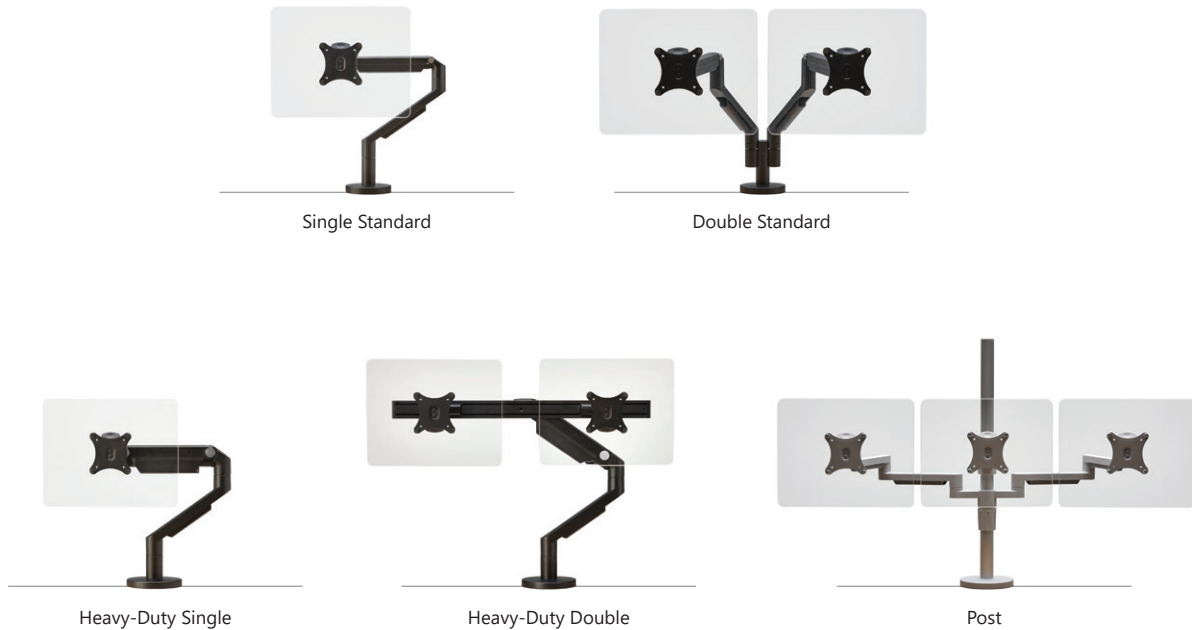

# An Investment in Comfort

Pivot allows monitors to be placed at the proper position for improved ergonomics and well-being. Reduce desktop clutter and reclaim valuable workspace otherwise taken up with bulky technology. With its slim profile and lightweight design, Pivot is as beautiful as it is functional.

## Precise Fit and Function

Evolving technology requires adaptable and reliable accessory solutions. With Pivot, users experience quick installation and the ability to add or subtract monitors as needs change. The adjustable tension means Pivot can accommodate a wide range of monitor sizes and weights.

Components assemble easily for quick installation.

Optional slide bar increases side-to-side adjustability.

Arm is available in either silver or black.

Cables are neatly concealed within the arm.

## Post\*

Single

Double

Triple

\*Can support up to six standard-size monitors.