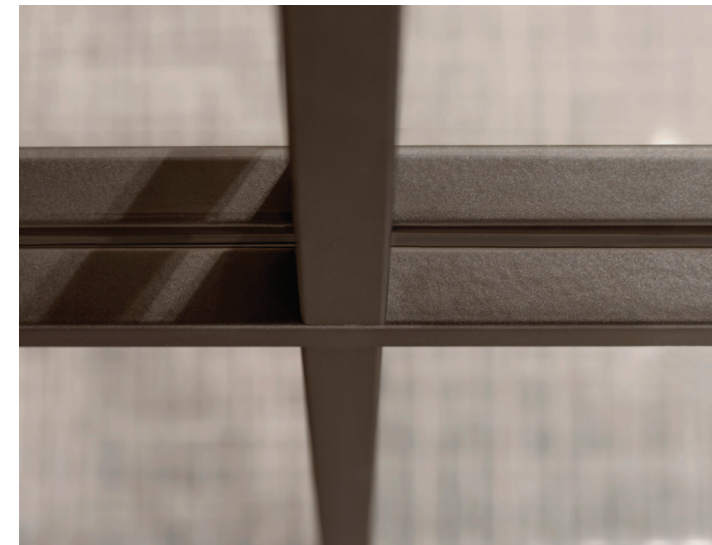

Strong Acoustic Performer

Designed for more than just aesthetics, Aspect walls are engineered for performance. Using 1/2" glass and specialized gasketing, they effectively block and contain sound, ensuring that privacy and focus are maintained in busy office settings.

Single-Source Supplier

This all-inclusive solution includes trim, glass, doors, and hardware—everything needed for a seamless installation. Backed by a reliable warranty and a swift production cycle thanks to Allsteel's domestic manufacturing practices, Aspect walls deliver both quality and peace of mind from a single trusted source.

Enhancing Workplace Culture

Aspect frameless glass walls remove solid barriers, creating a sense of openness, promoting accessibility, and allowing adjacent teams to maintain a line of sight to leadership, project work, and team activities.

Aspect Statement of Line

Frameless Glass

Sliding Door

Swing Door

Field-Applied Mullions

Hardware

Cylindrical Lever

Ladder Pull