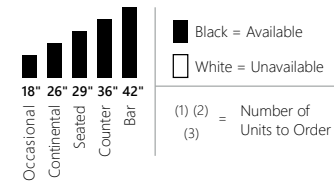

Table Heights

These top and base combinations are recommended and approved for optimal knee clearance, stability, and aesthetics. Required base and leg quantities are based on top size and shape. Please reference the Price and Specification Guide for more details.

TOPS	AVAILABLE WIDTHS	MEDIUM ROUND PEDESTAL	LARGE ROUND PEDESTAL	MEDIUM SQUARE PEDESTAL	LARGE SQUARE PEDESTAL	MEDIUM X BASE	LARGE X BASE	SMALL CYLINDER	CYLINDER (W/M)	CYLINDER (NO W/M)
SQUARE	24"	(1)	N/A	(1)	N/A	N/A	N/A	N/A	N/A	N/A
	30"	(1)	N/A	(1)	N/A	(1)	N/A	N/A	N/A	N/A
	36"	(1)	N/A	(1)	N/A	(1)	N/A	(1)	(1)	(1)
	42"	N/A	(1)	N/A	(1)	N/A	(1)	(1)	(1)	(1)
	48"	N/A	(1)	N/A	(1)	N/A	(1)	N/A	(1)	(1)
	54" 60"	N/A	N/A	N/A	N/A	N/A	N/A	N/A	N/A	N/A
	72" 84"	N/A	N/A	N/A	N/A	N/A	N/A	N/A	N/A	N/A
	ROUND	24"	(1)	N/A	N/A	N/A	N/A	N/A	N/A	N/A
30"		(1)	N/A	(1)	N/A	(1)	N/A	N/A	N/A	N/A
36"		(1)	N/A	(1)	N/A	(1)	N/A	(1)	(1)	(1)
42"		N/A	(1)	N/A	(1)	N/A	(1)	(1)	(1)	(1)
48"		N/A	(1)	N/A	(1)	N/A	(1)	N/A	(1)	(1)
54" 60"		N/A	N/A	N/A	N/A	N/A	N/A	N/A	(1)	(1)
72" 84"		N/A	N/A	N/A	N/A	N/A	N/A	N/A	N/A	N/A
SOFT SQUARE		24"	(1)	N/A	(1)	N/A	N/A	N/A	N/A	N/A
	30"	(1)	N/A	(1)	N/A	(1)	N/A	N/A	N/A	N/A
	36"	(1)	N/A	(1)	N/A	(1)	N/A	(1)	(1)	(1)
	42"	N/A	(1)	N/A	(1)	N/A	(1)	(1)	(1)	(1)
	48"	N/A	(1)	N/A	(1)	N/A	(1)	N/A	(1)	(1)
	54" 60"	N/A	N/A	N/A	N/A	N/A	N/A	N/A	N/A	N/A
	72" 84"	N/A	N/A	N/A	N/A	N/A	N/A	N/A	N/A	N/A
	BOAT	30"x52" 30"x60" 30"x72" 36"x52" 36"x60" 36"x72"	(2)	N/A	(2)	N/A	(2)	N/A	N/A	N/A