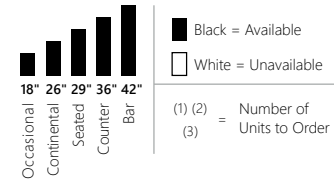

Table Heights

These top and base combinations are recommended and approved for optimal knee clearance, stability, and aesthetics. Required base and leg quantities are based on top size and shape. Please reference the Price and Specification Guide for more details.

TOPS	AVAILABLE WIDTHS	MEDIUM ROUND PEDESTAL	LARGE ROUND PEDESTAL	MEDIUM SQUARE PEDESTAL	LARGE SQUARE PEDESTAL	MEDIUM X BASE	LARGE X BASE	SMALL CYLINDER	CYLINDER (W/M)	CYLINDER (NO W/M)
MEDIA RECTANGLE	48"x60" 54"x54" 54"x60" 54"x72"	■ ■ ■ (1)	N/A	■ ■ ■ (1)	N/A	■ ■ ■ (1)	N/A	■ ■ ■ (1)	■ ■ ■ (1)	■ ■ ■ (1)
	60"x60" 60"x72"	N/A	■ ■ ■ (1)	N/A	■ ■ ■ (1)	N/A	■ ■ ■ (1)	■ ■ ■ (1)	■ ■ ■ (1)	■ ■ ■ (1)
MEDIA DIAMOND	48"x60" 54"x54" 54"x60" 54"x72"	■ ■ ■ (1)	N/A	■ ■ ■ (1)	N/A	■ ■ ■ (1)	N/A	■ ■ ■ (1)	■ ■ ■ (1)	■ ■ ■ (1)
	60"x60" 60"x72"	N/A	■ ■ ■ (1)	N/A	■ ■ ■ (1)	N/A	■ ■ ■ (1)	■ ■ ■ (1)	■ ■ ■ (1)	■ ■ ■ (1)
MEDIA RACETRACK	48"x60" 54"x54" 54"x60" 54"x72"	■ ■ ■ (1)	N/A	■ ■ ■ (1)	N/A	■ ■ ■ (1)	N/A	■ ■ ■ (1)	■ ■ ■ (1)	■ ■ ■ (1)
	60"x60" 60"x72"	N/A	■ ■ ■ (1)	N/A	■ ■ ■ (1)	N/A	■ ■ ■ (1)	■ ■ ■ (1)	■ ■ ■ (1)	■ ■ ■ (1)
DIAMOND	24"x40"	■ ■ ■ (1)	N/A	N/A	N/A	N/A	N/A	N/A	N/A	N/A
	30"x50"	N/A	■ ■ ■ (1)	N/A	■ ■ ■ (1)	N/A	N/A	N/A	N/A	N/A
	42"x72"	N/A	■ ■ ■ (2)	N/A	■ ■ ■ (2)	N/A	■ ■ ■ (2)	N/A	■ ■ ■ (2)	■ ■ ■ (2)
	42"x84" 42"x96"	N/A	■ ■ ■ (2)	N/A	■ ■ ■ (2)	N/A	■ ■ ■ (2)	■ ■ ■ (2)	■ ■ ■ (1 kit of 2)	■ ■ ■ (1 kit of 2)
	48"x72"	N/A	■ ■ ■ (2)	N/A	■ ■ ■ (2)	N/A	■ ■ ■ (2)	N/A	■ ■ ■ (2)	■ ■ ■ (2)
	48"x84" 48"x96"	N/A	■ ■ ■ (2)	N/A	■ ■ ■ (2)	N/A	■ ■ ■ (2)	N/A	■ ■ ■ (1 kit of 2)	■ ■ ■ (1 kit of 2)
	48"x120"	N/A	■ ■ ■ (2)	N/A	■ ■ ■ (2)	N/A	■ ■ ■ (2)	N/A	■ ■ ■ (1 kit of 2)	■ ■ ■ (1 kit of 2)
	48"x144"	N/A	■ ■ ■ (3)	N/A	■ ■ ■ (3)	N/A	■ ■ ■ (3)	N/A	■ ■ ■ (1 kit of 2)	■ ■ ■ (1 kit of 2)
	54"x96"	N/A	■ ■ ■ (2)	N/A	■ ■ ■ (2)	N/A	■ ■ ■ (2)	N/A	■ ■ ■ (1 kit of 2)	■ ■ ■ (1 kit of 2)
	54"x120" 54"x144"	N/A	N/A	N/A	N/A	N/A	N/A	N/A	■ ■ ■ (1 kit of 2)	■ ■ ■ (1 kit of 2)
	54"x168"	N/A	N/A	N/A	N/A	N/A	N/A	N/A	■ ■ ■ (1 kit of 2)	■ ■ ■ (1 kit of 2)
	54"x192"	N/A	N/A	N/A	N/A	N/A	N/A	N/A	■ ■ ■ (1 kit of 3)	■ ■ ■ (1 kit of 3)
	60"x120" 60"x144"	N/A	N/A	N/A	N/A	N/A	N/A	N/A	■ ■ ■ (1 kit of 2)	■ ■ ■ (1 kit of 2)
	60"x168" 60"x192"	N/A	N/A	N/A	N/A	N/A	N/A	N/A	■ ■ ■ (1 kit of 2)	■ ■ ■ (1 kit of 2)