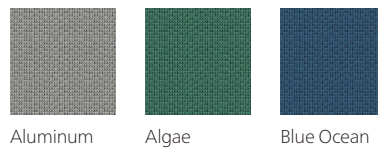

Options for side chair
 Mesh back
 Casters or glides

Task and Side Mesh Back Colors

Conference chair features an upholstered back

Technical Knit Colors

Aluminum Base and Fixed Arm Finishes

Evo Aluminum base offers 40 paint options. View the full assortment on allsteeloffice.com.