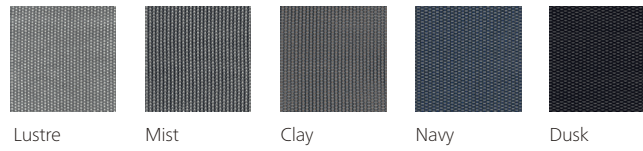

Options for side chair
 Mesh back
 Casters or glides

Task and Side Mesh Back Colors

Conference chair features an upholstered back

Technical Knit Colors

Aluminum Base and Fixed Arm Finishes

Evo Aluminum base offers 40 paint options. View the full assortment on allsteeloffice.com.