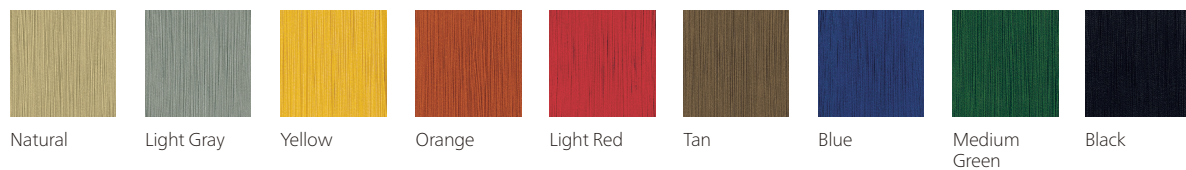

Poly Base and Frame Finishes

Accent Stitch Colors

Accent stitching is available on task models seat and conference chair back and seat. Coordinating stitch also available. Accent stitching is not available on side chair.