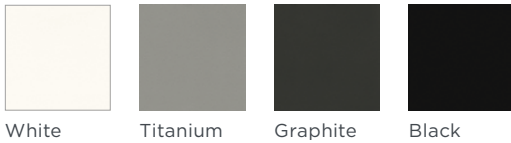

Armless models also available for task chair and task stool.

Mesh Back Colors

A wide selection of seating upholsteries is available online at allsteeloffice.com.

Back Carrier Finishes

Frame/Base Finishes

Allsteel Inc.
Muscatine, Iowa 52761
allsteeloffice.com