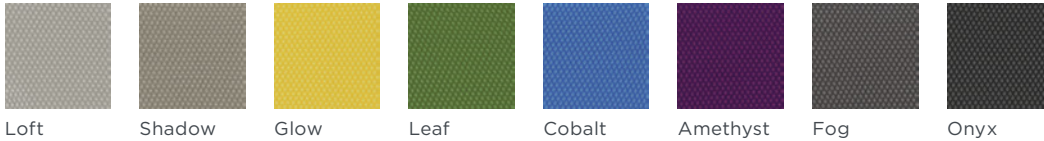

Armless models also available for task chair and task stool.

Mesh Back Colors

A wide selection of seating upholsteries is available online at allsteeloffice.com.

Back Carrier Finishes

Frame/Base Finishes

Allsteel Inc.
Muscatine, Iowa 52761
allsteeloffice.com