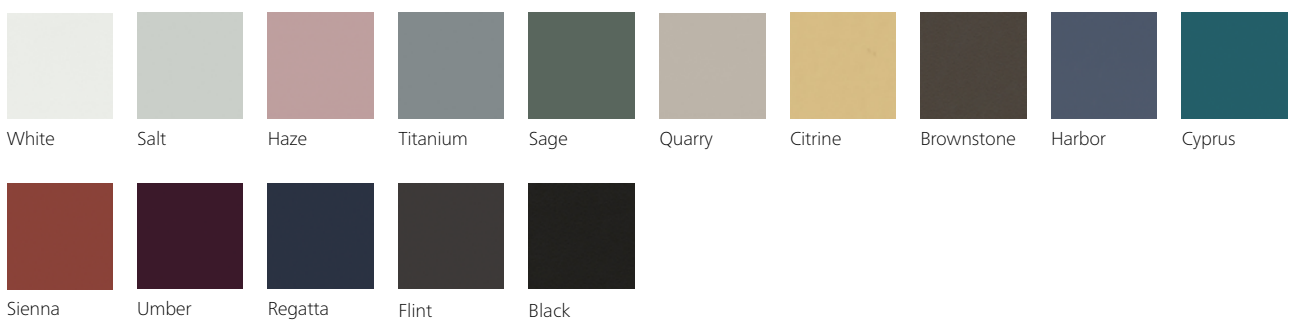

Armless models also available on task chair and task stool. Task stool is available with glides or casters.

Frame Colors

Base will always be Charblack on task chair and task stool

Polymer Shell Colors

A wide selection of seating upholsteries is available online at allsteeloffice.com