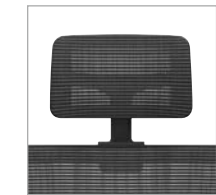

Lumbar Options

Adjustable Lumbar
Moves up and down to increase lower back comfort on Ignition 2.0 mesh and ReActiv models.

Integrated Lumbar
Moves up and down to increase lower back comfort on Ignition 2.0 upholstered models.

Quick Adjust Back Adjustment
Original upholstered and standard mesh task seating adjusts to six different vertical positions for a custom fit.

Headrest

Mesh Headrest
Vertical adjustment with back & forth tilt adds support and enhanced comfort. Available on Ignition 2.0 mid-back and Big & Tall mesh models.