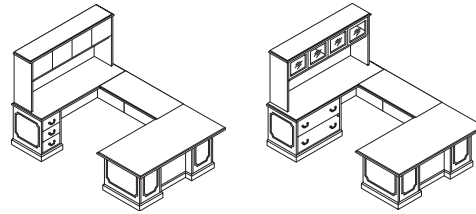

Shown with Invitation® seating.

Idea Starters

Desk/Credenza Workstations - 72"W X 102"D

Table/Credenza Workstations- 72"W X 102"D

Desk "L" Workstations - 66"W X 78"D

Desk "U" Workstations - 72"W X 108"D

Desks