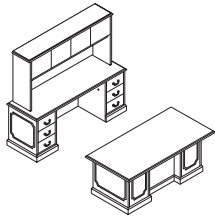

SCAN TO
CHECK OUT
94000 SERIES
ON HON.COM

Shown with Pillow-Soft® seating.

Form Meets Function

From the time you sit down with that first cup of coffee to the time you head home for dinner, you need a workspace designed around the way you get it all done - and that means a one-size-fits-all approach is a dealbreaker. The 94000 Series makes the most of your office real estate by offering a variety of desk sizes to streamline your productivity and savvy organizational options that keep you on task and on time. Plus, with U- or L-shaped configuration capabilities and a comprehensive storage selection that goes beyond filing cabinets - think hutches, bookcases, cabinets, and wardrobes - it's easy to balance the personal with the professional.

Shown with Invitation® seating.

Idea Starters

Desk/Credenza Workstations - 72"W X 102"D

Table/Credenza Workstations- 72"W X 102"D

Desk "L" Workstations - 66"W X 78"D

Desk "U" Workstations - 72"W X 108"D

Desks