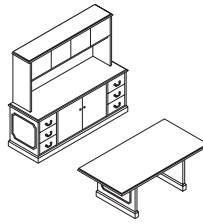

SCAN TO
CHECK OUT
94000 SERIES
ON HON.COM

Shown with Pillow-Soft® seating.

Form Meets Function

From the time you sit down with that first cup of coffee to the time you head home for dinner, you need a workspace designed around the way you get it all done - and that means a one-size-fits-all approach is a dealbreaker. The 94000 Series makes the most of your office real estate by offering a variety of desk sizes to streamline your productivity and savvy organizational options that keep you on task and on time. Plus, with U- or L-shaped configuration capabilities and a comprehensive storage selection that goes beyond filing cabinets - think hutches, bookcases, cabinets, and wardrobes - it's easy to balance the personal with the professional.

Shown with Invitation® seating.

Idea Starters

Desk/Credenza Workstations - 72"W X 102"D

Table/Credenza Workstations- 72"W X 102"D

Desk "L" Workstations - 66"W X 78"D

Desk "U" Workstations - 72"W X 108"D

Desks