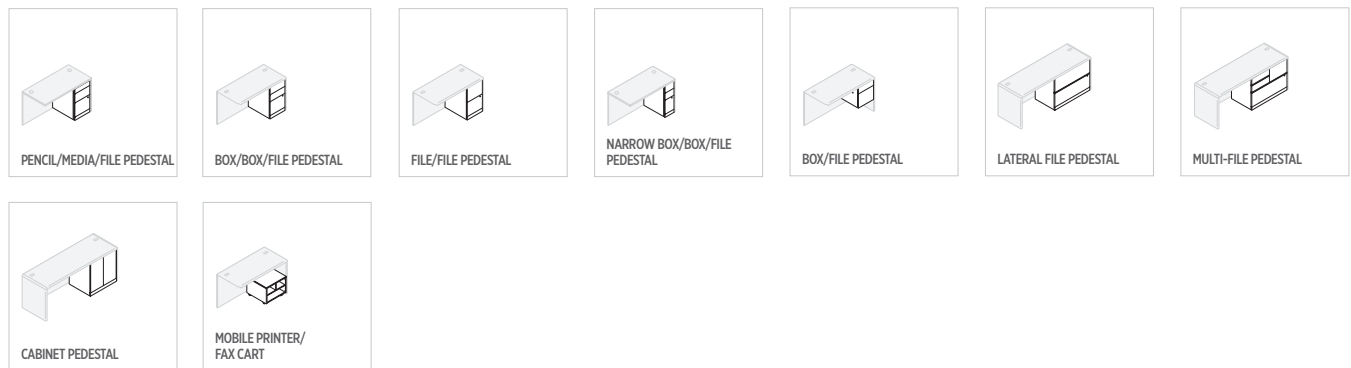

SCAN TO
CHECK OUT
10700 SERIES
ON HON.COM

Caption example with a link to the product page.

Just Your Style

Having a choice makes all the difference - especially at work. Whether you're closing the deal in a private office or brainstorming in an open, collaborative space, having multifunctional solutions matters when you want to stay productive. HON's 10700 Series creates an ideal workspace designed with you in mind - with a variety of smart shapes and sizes, creative product combinations, and classic laminate choices, now you can navigate your day, your way.

Desks

Modular and Mobile Pedestals

For use under desk, credenza and return shells; unfinished top and back

A. Bookcase Hutch

Optimize your organization in even the smallest of spaces by adding a stackable bookcase hutch to your existing storage.

B. Bookcase

House books, binders, awards, and more with two fixed and three adjustable shelves.

C. Mobile Pedestal

Keep your personal belongings and important files protected with this adaptable mobile pedestal.