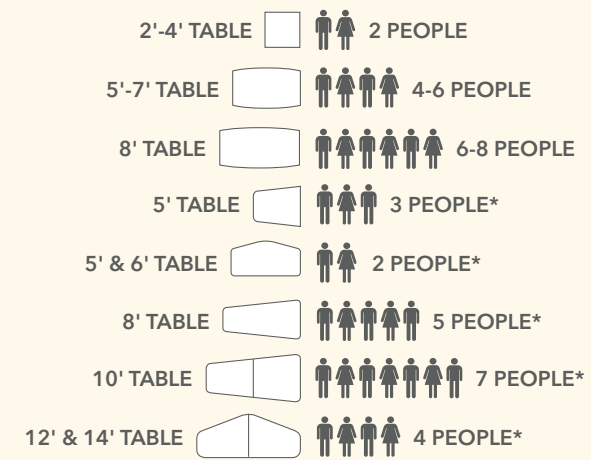

## MAKE A POWER PLAY

Easy-to-access wire management bases are available in multiple base options.

## FIXED LENGTH TABLES