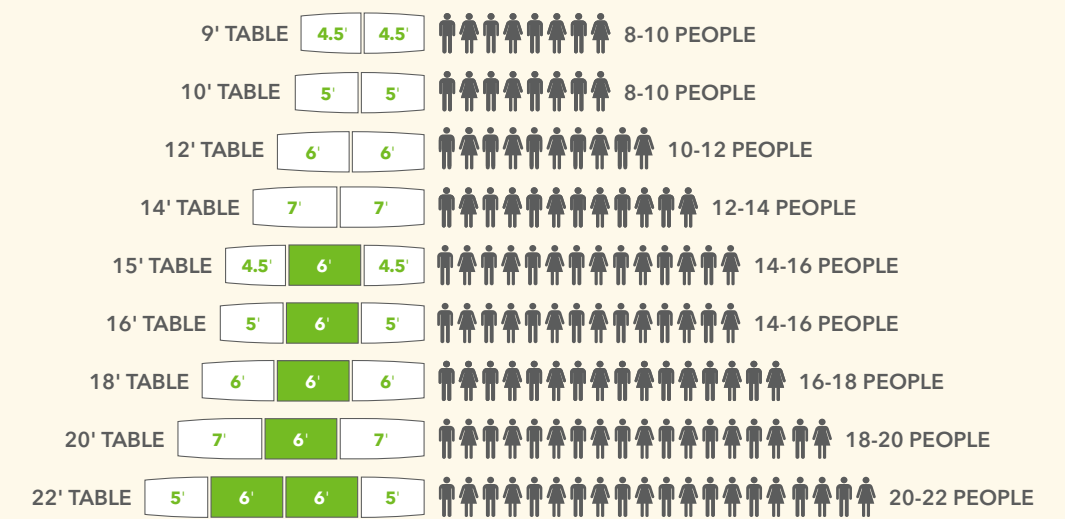

MODULAR TABLES