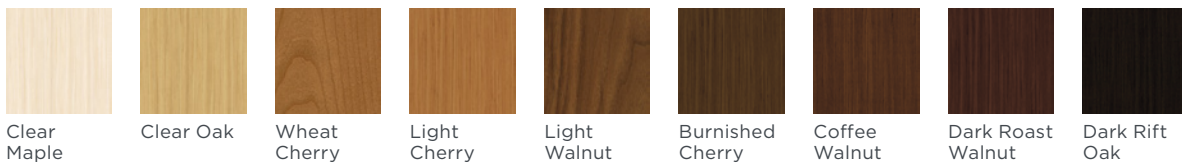

Laminate Top Finishes

Harvest Rustic Leg & Solid Wood Top Finishes

Harvest Metal Leg Finishes

Harvest Metal Veneer Top Finishes

Allsteel[®]

Allsteel Inc.
 Muscatine, Iowa 52761
allsteeloffice.com

©2016 Allsteel Inc.
 Allsteel is a registered trademark and Gather and Harvest are trademarks.
 Form # A8401.A1 (12/16)