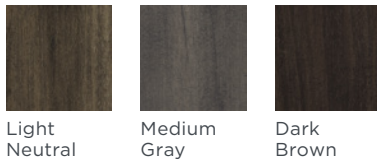

Harvest Rustic Leg & Solid Wood Top Finishes