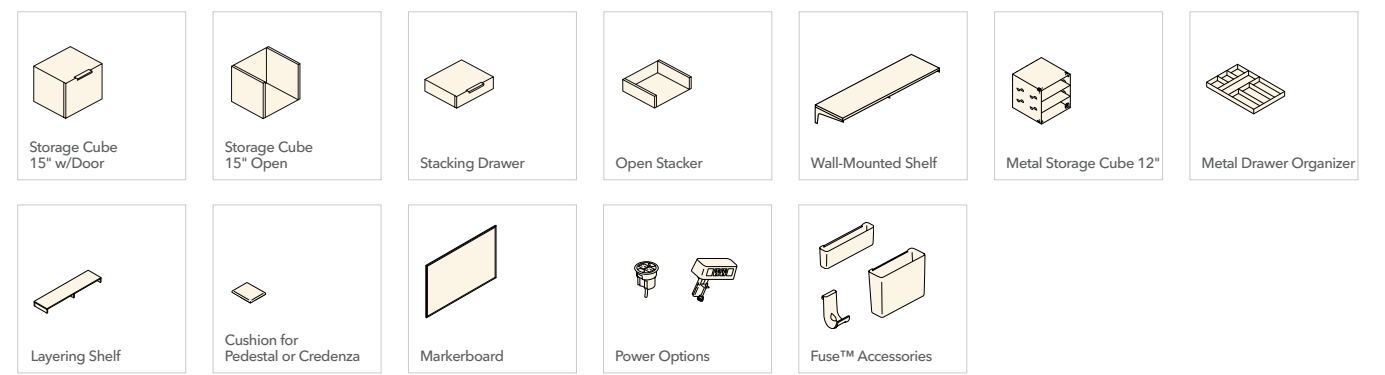

Accessories