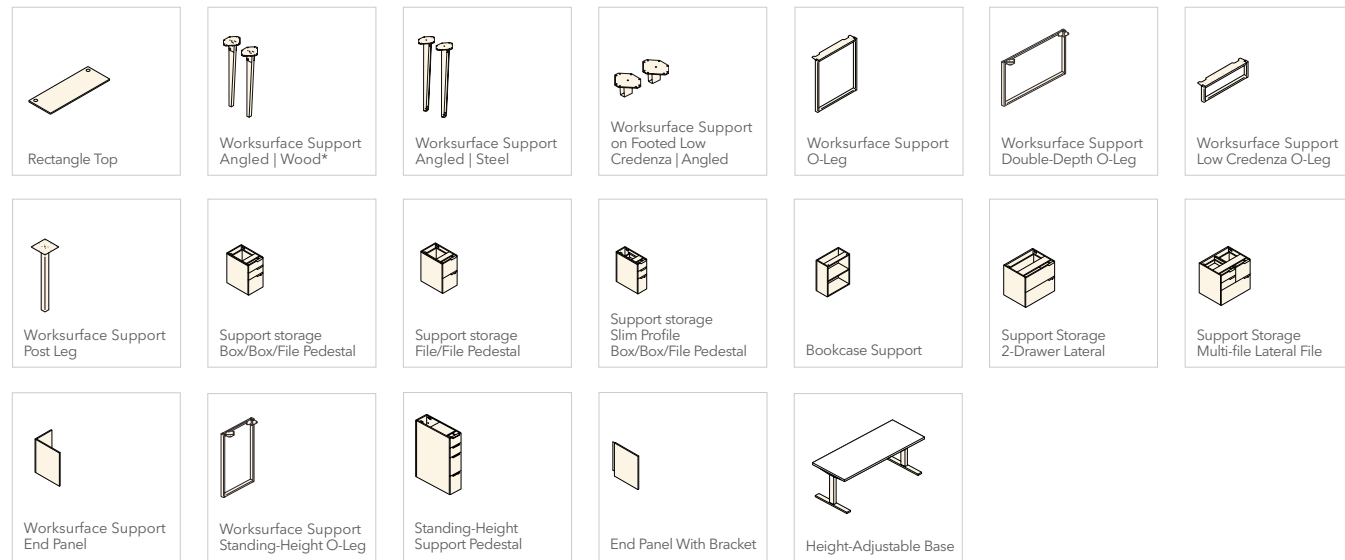

Worksurfaces / Supports