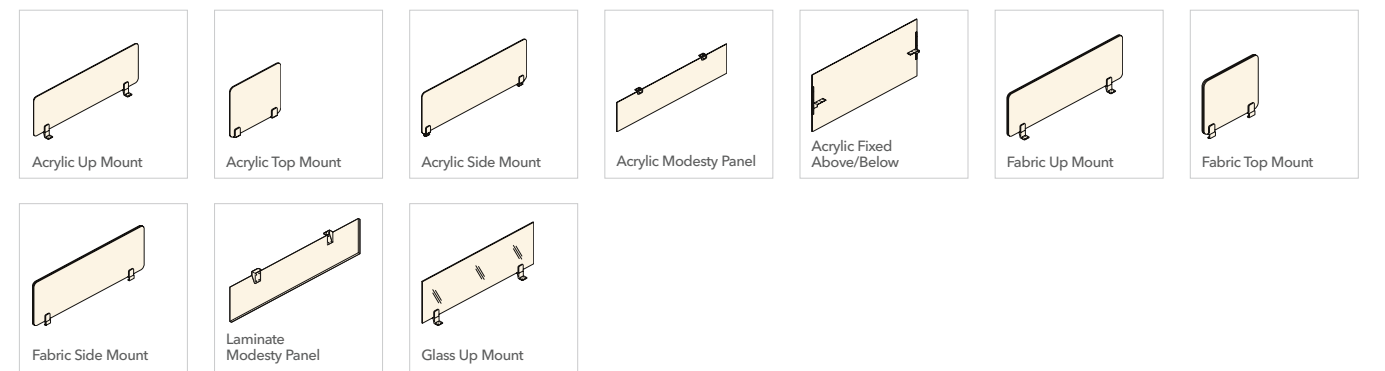

Universal Screens