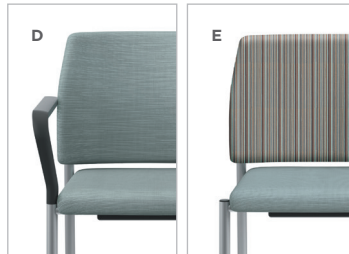

HON

Accommodate™

EDUCATION APPLICATIONS

A HIGHER DEGREE OF COMFORT

Whether in a classroom, library, café or common area, students need a comfortable chair that keeps them attentive, and teachers need the ability to quickly change seating arrangements. Accommodate is a cohesive seating offering that's versatile enough to satisfy all of the above. This collection of guest and bariatric chairs, café and counter height stools features a contoured back and a waterfall seat edge designed to provide the comfort needed to maintain a healthy posture in today's active learning environments. The lightweight frame and ability to stack makes it easy to have Accommodate there when you need it, and out of the way when you don't. For students and instructors, there's no better way to support everyone than to Accommodate them.

A. STACKABLE DESIGN

Accommodate's lightweight, stackable frame is ideal for multipurpose spaces and classrooms, as the chairs stack four high when not in use to save valuable space.

B. PRIVATE OFFICE

Position Accommodate guest chairs in private office settings to facilitate conversations.

C. COMMON AREAS

The guest chair, counter and café height stools support a wide variety of multipurpose areas throughout a campus.

D-E. VERSATILE SELECTION

Add optional fixed arms to provide greater upper body support. Optional dual fabric enhances the aesthetic and allows for greater customization.

BARIATRIC CHAIR
 • 33 1/2"W x 21 1/2"D x 32 1/2"H
 • Supports up to 500 lbs.
 • Frame finish available in Textured Black and Textured Satin Chrome

COUNTER HEIGHT STOOL
 • 23 1/2"W x 23 1/2"D x 38 3/4"H
 • Frame finish available in Textured Black and Textured Satin Chrome