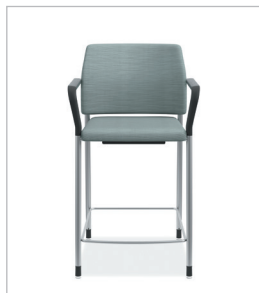

HON

Accommodate™

EDUCATION APPLICATIONS

A HIGHER DEGREE OF COMFORT

Whether in a classroom, library, café or common area, students need a comfortable chair that keeps them attentive, and teachers need the ability to quickly change seating arrangements. Accommodate is a cohesive seating offering that's versatile enough to satisfy all of the above. This collection of guest and bariatric chairs, café and counter height stools features a contoured back and a waterfall seat edge designed to provide the comfort needed to maintain a healthy posture in today's active learning environments. The lightweight frame and ability to stack makes it easy to have Accommodate there when you need it, and out of the way when you don't. For students and instructors, there's no better way to support everyone than to Accommodate them.

C. COMMON AREAS

The guest chair, counter and café height stools support a wide variety of multipurpose areas throughout a campus.

D-E. VERSATILE SELECTION

Add optional fixed arms to provide greater upper body support. Optional dual fabric enhances the aesthetic and allows for greater customization.

F. LEG OPTIONS

Each model comes with non-marring glides for easy movement on hard surfaces, and your choice of soft or hard casters for mobility on any type of surface.

MEET THE CLASS

GUEST CHAIR
 • 23 1/2"W x 22 1/4"D x 31 1/2"H
 • Frame finish available in Textured Black and Textured Satin Chrome

BARIATRIC CHAIR
 • 33 1/2"W x 21 1/2"D x 32 1/2"H
 • Supports up to 500 lbs.
 • Frame finish available in Textured Black and Textured Satin Chrome

COUNTER HEIGHT STOOL
 • 23 1/2"W x 23 1/2"D x 38 3/4"H
 • Frame finish available in Textured Black and Textured Satin Chrome