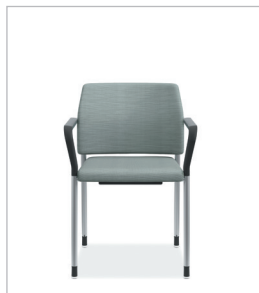

HON

Accommodate™

EDUCATION APPLICATIONS

A HIGHER DEGREE OF COMFORT

Whether in a classroom, library, café or common area, students need a comfortable chair that keeps them attentive, and teachers need the ability to quickly change seating arrangements. Accommodate is a cohesive seating offering that's versatile enough to satisfy all of the above. This collection of guest and bariatric chairs, café and counter height stools features a contoured back and a waterfall seat edge designed to provide the comfort needed to maintain a healthy posture in today's active learning environments. The lightweight frame and ability to stack makes it easy to have Accommodate there when you need it, and out of the way when you don't. For students and instructors, there's no better way to support everyone than to Accommodate them.

C. COMMON AREAS

The guest chair, counter and café height stools support a wide variety of multipurpose areas throughout a campus.

D-E. VERSATILE SELECTION

Add optional fixed arms to provide greater upper body support. Optional dual fabric enhances the aesthetic and allows for greater customization.

F. LEG OPTIONS

Each model comes with non-marring glides for easy movement on hard surfaces, and your choice of soft or hard casters for mobility on any type of surface.

MEET THE CLASS

GUEST CHAIR
 • 23 1/2"W x 22 1/4"D x 31 1/2"H
 • Frame finish available in Textured Black and Textured Satin Chrome

BARIATRIC CHAIR
 • 33 1/2"W x 21 1/2"D x 32 1/2"H
 • Supports up to 500 lbs.
 • Frame finish available in Textured Black and Textured Satin Chrome

COUNTER HEIGHT STOOL
 • 23 1/2"W x 23 1/2"D x 38 3/4"H
 • Frame finish available in Textured Black and Textured Satin Chrome