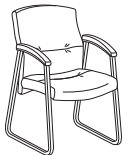

H5023

GUEST CHAIR

Sled Base
Arms

DIMENSIONS

Depth:	27	Arm Width:	20
Width:	25	Seat to Floor Height:	18¹/₂
Height:	35¹/₂	Usable Seat Depth:	17⁵/₈
Seat Depth:	17⁵/₈	Ship Weight:	45
Seat Width:	20	Cube:	18.4
Back Width:	20	COM:	2.5
Back Height:	19¹/₄	Weight Rating:	250 lbs.

FABRIC PRICE CODES

1	$881	8	$1226
2	$941	9	$1271
3	$1001	10	$1316
4	$1046	11	$1361
5	$1091	12	$1406
6	$1136	L	$1381
7	$1181		

Black powder coated frame

HON Recommendation: H5021.H.CU__ - List Price $1166

HOW TO SPECIFY

Select Model Number

H5021

Select Caster

H Hard Caster
S Soft Caster (+ $30)
Specify for models H5021 and H5022 only

H

Select Fabric

See page 218

CU10