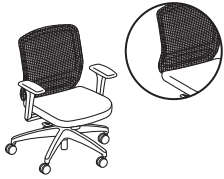

HQTMM

TASK CHAIR

Pneumatic
Swivel
Synchro-tilt
Tilt Tension
Tilt Lock
Functions: **A, E, J, K, L**
(Function Key on pages 16-17)

DIMENSIONS

Depth:	29½	Arm Width:	17½-20
Width:	29½	Seat to Floor Height:	16-22
Height:	38½	Usable Seat Depth:	17
Seat Depth:	19¼	Ship Weight (with arms):	36.5 Ⓢ
Seat Width:	19	Ship Weight (armless):	33.0 Ⓢ
Back Width:	18	Cube (with arms):	7.6
Back Height:	19	Cube (armless):	7.6
		Weight Rating:	300 lbs.

FABRIC PRICE CODES

1	$493	8	$562
2	$505	9	$571
3	$517	10	$580
4	$526	11	$589
5	$535	12	$598
6	$544	L	—
7	$553