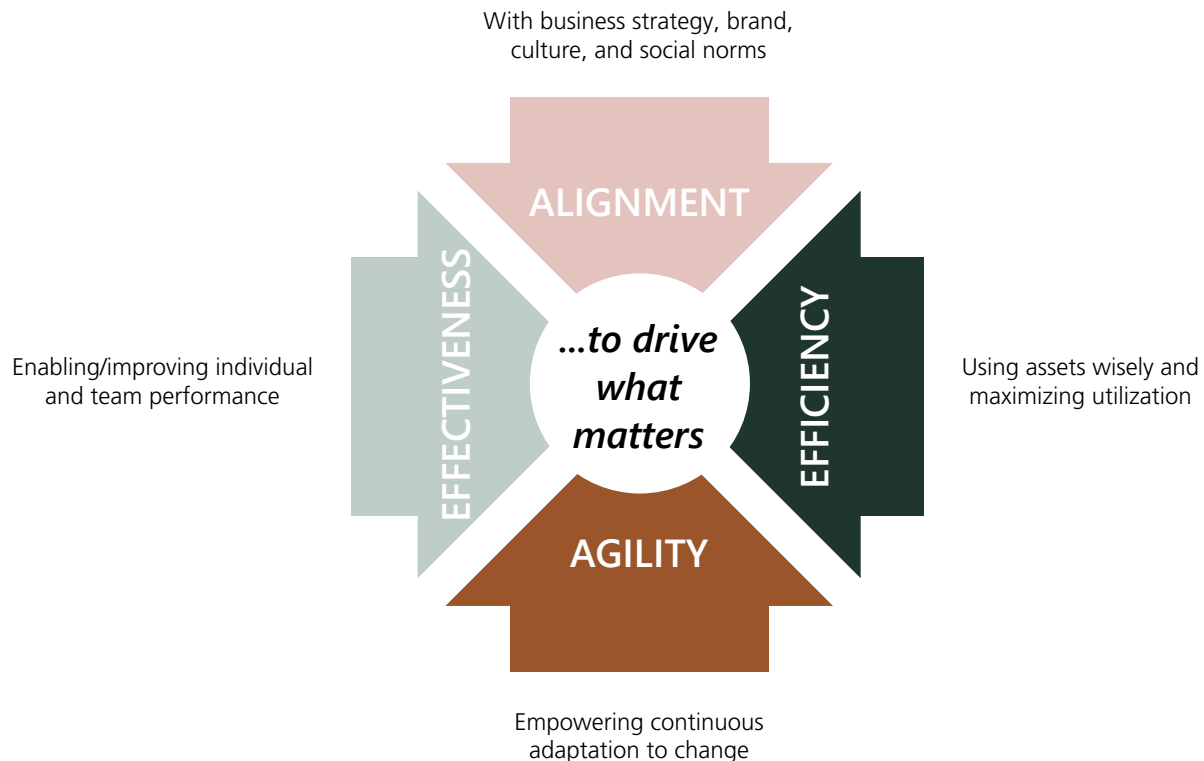

That may sound like a tall order, but Allsteel and Gunlocke believe there are ways to make sense of all the noise, and develop comprehensive workplace strategies that successfully address all the things an organization must consider.

We would like to help. This collection of ideas and thought starters is a visual representation of the importance of supporting the work of individuals, teams, and the organization as a whole through a variety of space typologies we refer to as solo, team, and community.

Helping you, your business, and your people become what you believe they are meant to be.

Creating Workplaces That Keep Working

Your workplace strategy is more than just a real estate strategy.

Thoughtfully designed workplaces will support an organization's strategic goals and culture, as well as the highest performance of their workers, all while using assets wisely and enabling future adaptability and flexibility.

Consider these four aspects of a robust, relevant workplace strategy to empower your unique organization, and from there, define the solo, team, and community spaces required to support the organization, people, and work processes.