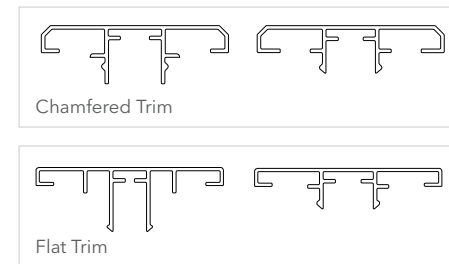

Frames, Tiles, and Accessories

Worksurfaces and Supports

Preferential Treatment

Whether you prefer quiet design or favor making a bold statement, Abound components offer boundless design opportunities that span from refined to relaxed. With a mix of open, traditional and gallery panels, and a myriad of tile, worksurface, and storage options, any organization can achieve their perfect vibe.

Storage