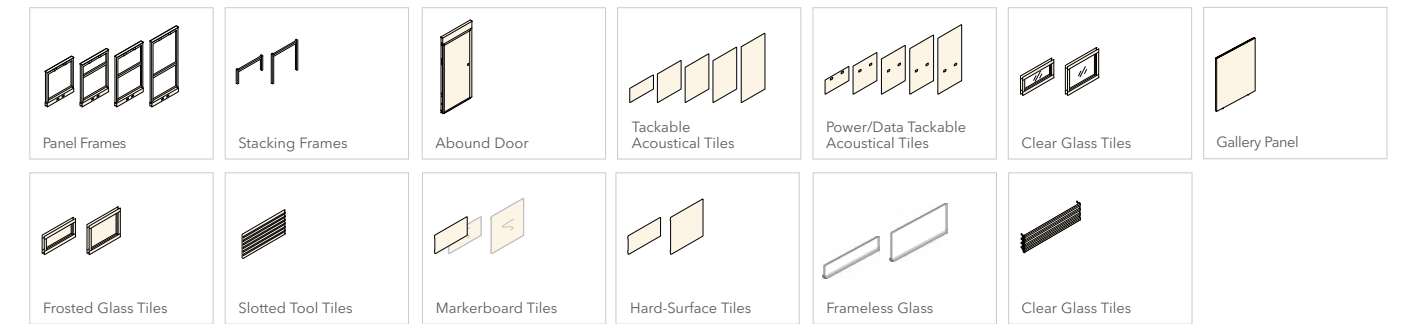

MARKERBOARD
This magnetic tile is a great communication tool.

HARD-SURFACE
Easily wipe clean in high-traffic areas, or add the warmth of woodgrain.

FRAMELESS GLASS TILE
Provide access to natural light and create clear sightlines.

GALLERY PANEL
Offers a sleek and modern approach to space division.

Shown with Ignition® 2.0 seating, Contain® storage and Mav™ seating.

Frames, Tiles, and Accessories

Worksurfaces and Supports

Preferential Treatment