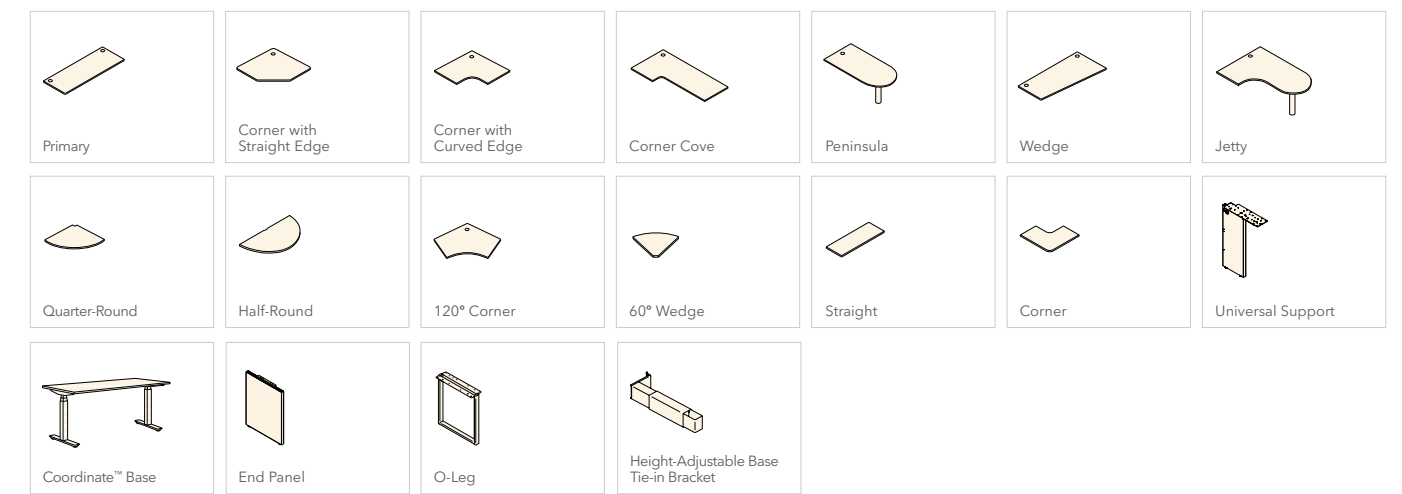

MARKERBOARD
This magnetic tile is a great communication tool.

HARD-SURFACE
Easily wipe clean in high-traffic areas, or add the warmth of woodgrain.

FRAMELESS GLASS TILE
Provide access to natural light and create clear sightlines.

GALLERY PANEL
Offers a sleek and modern approach to space division.

Shown with Ignition® 2.0 seating, Contain® storage and Mav™ seating.

Frames, Tiles, and Accessories

Worksurfaces and Supports

Preferential Treatment