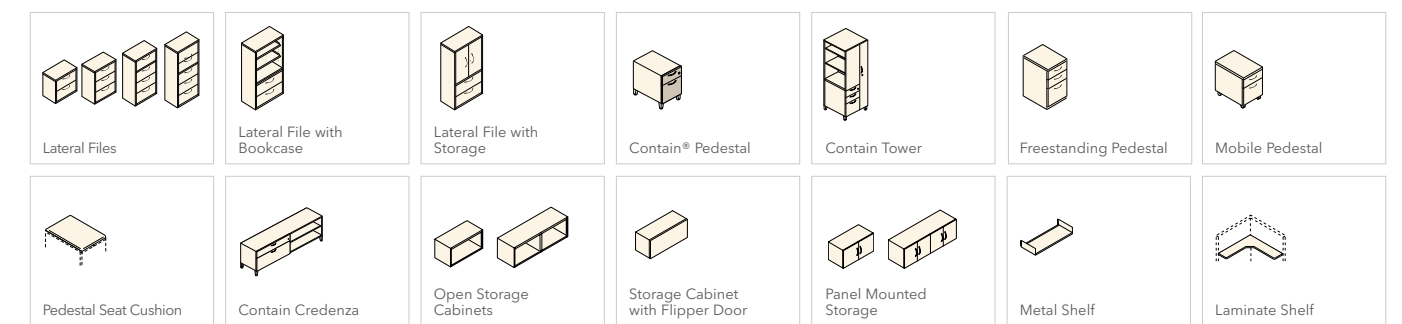

Frames, Tiles, and Accessories

Worksurfaces and Supports

Preferential Treatment

Whether you prefer quiet design or favor making a bold statement, Abound components offer boundless design opportunities that span from refined to relaxed. With a mix of open, traditional and gallery panels, and a myriad of tile, worksurface, and storage options, any organization can achieve their perfect vibe.

Storage