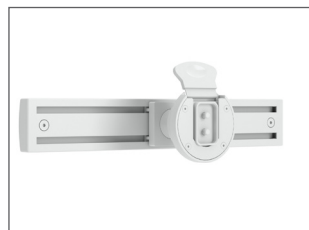

### POST MOUNT ARMS

- Arms have 180° of rotation at base with optional 360° rotation
- Monitor mount rotates 180° and tilts +/-30°
- Monitor can be rotated from landscape to portrait position
- Arms extend up to 20"
- Single and Dual Dynamic Arms have 17¾" of vertical adjustment; Triple Fixed Arms have 27½" of vertical adjustment
- Silver finish

### MONITOR ARMS WITH USB PORTS

- Gas spring easy adjustment
- Dual USB ports
- Grommet or desktop mounting
- Height adjusts to 17" tall
- Monitor tilt and swivel capability
- Black plastic cable management
- Silver finish
- HON Limited 5-Year Warranty

HBSMAUSB – SINGLE ARM

HBDMAUSB – DUAL ARM

### SLIDING MOUNT

- Supports monitors up to 18 lbs.
- Compatible with VESA 75mm and 100mm mounts
- Compatible with models HMASTS, HMASTS-G, HMASD, HMASD-G, HPASD, HPADD, and HPATF
- Available in two paint finishes, Silver and Black