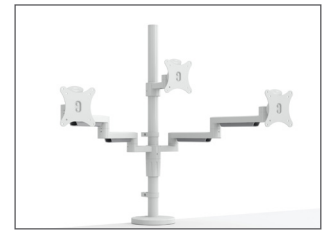

HPATF – TRIPLE FIXED ARMS

MONITOR ARMS WITH USB PORTS

- Gas spring easy adjustment
- Dual USB ports
- Grommet or desktop mounting
- Height adjusts to 17" tall
- Monitor tilt and swivel capability
- Black plastic cable management
- Silver finish
- HON Limited 5-Year Warranty