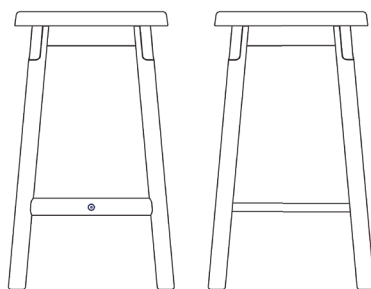

Barn Stool Collection

CORRAL

Barn Stool Collection

Inspired by Shaker simplicity these stools are highly functional and built for everyday use. The Barn Bar and Counter Stools are a perfect solution for high traffic meeting areas in public places. Crafted in solid ash with a brass accent bar these stools will stand up to the rigors of heavy use. The robust Barn Stool can be used for impromptu seating or even as a small table.

Barn Stool Collection

Included in our Quick-Ship Program

Barn Bar Stool

15.5" W x 15.5" D x 30" H

Barn Counter Stool

14.5" W x 14.5" D x 24.5" H

Barn Stool

13.5" W x 13.5" D x 17" H