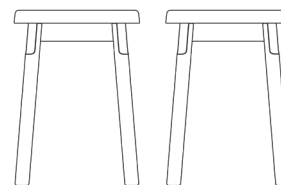

Barn Stool Collection

CORRAL

Barn Stool Collection

Inspired by Shaker simplicity these stools are highly functional and built for everyday use. The Barn Bar and Counter Stools are a perfect solution for high traffic meeting areas in public places. Crafted in solid ash with a brass accent bar these stools will stand up to the rigors of heavy use. The robust Barn Stool can be used for impromptu seating or even as a small table.

Barn Stool Collection

Included in our Quick-Ship Program

Barn Bar Stool

15.5" W x 15.5" D x 30" H

Barn Counter Stool

14.5" W x 14.5" D x 24.5" H

Barn Stool

13.5" W x 13.5" D x 17" H