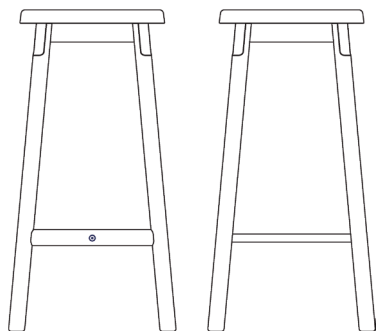

Barn Stool Collection

CORRAL

Barn Stool Collection

Inspired by Shaker simplicity these stools are highly functional and built for everyday use. The Barn Bar and Counter Stools are a perfect solution for high traffic meeting areas in public places. Crafted in solid ash with a brass accent bar these stools will stand up to the rigors of heavy use. The robust Barn Stool can be used for impromptu seating or even as a small table.

Barn Stool Collection

Included in our Quick-Ship Program

Barn Bar Stool

15.5" W x 15.5" D x 30" H

Barn Counter Stool

14.5" W x 14.5" D x 24.5" H

Barn Stool

13.5" W x 13.5" D x 17" H