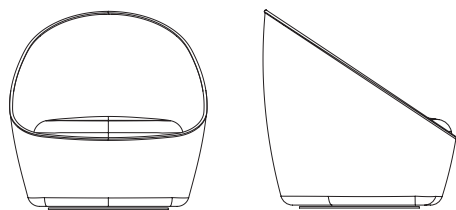

Spin Lounge

CORRAL

Spin Lounge

Perfect for the living room, the Spin Lounge swivels for easy conversations and body adjustments. Its soft form is structured yet comfortable for longer lounging. Also serves as a great solution for break out spaces and meeting rooms in the office. Spin Lounge is upholstered in Camira Blazer fabrics, and is also available in a COM option.

Spin Lounge

Included in our Quick-Ship Program

Lounge Chair

34.5"H x 32"W x 22"L

Bespoke Editions

Spin Lounges may be crafted to suite your taste in upholstery. COM option available.

Please contact trade@corralusa.com for more information.