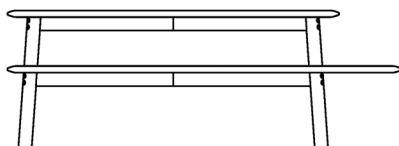

# Stacked Table

**CORRAL**

# Stacked Table

The table surfaces were designed with a soft hardwood edge inspired by the rails of a surfboard. The stacked table allows for storage on the bottom surface below while the top surface remains clear. The table has a larger lower surface that cantilevers out from the legs to create extra usable space.

## Stacked Table

44.5" W x 28" D x 15.5" H