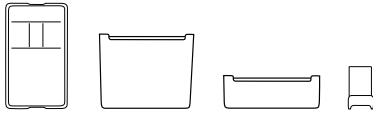

Features

- 360 degree aesthetic
- Utility lip for work tools
- Optional shelf and handles

Radii Caddy Statement of Line

Shelf, with handles

22 7/8"H x 21"D x 12 1/2"W

Shelf, no handles

22 7/8"H x 21"D x 12 1/2"W

No shelf, with handles

22 7/8"H x 21"D x 12 1/2"W

No shelf, no handles

22 7/8"H x 21"D x 12 1/2"W

Work Tools

Slim Tray	1 1/2"H x 8 3/8"D x 14 3/4"W
Hot File	9 1/2"H x 3 7/8"D x 12 1/4"W
Side Saddle	4"H x 2"D x 12 1/4"W
Hook	3 1/4"H x 1 7/8"D x 2 1/4"W