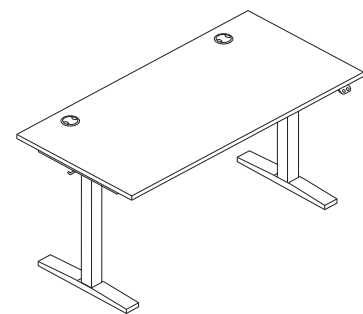

CONSUMER HEIGHT ADJUSTABLE TABLE
48"W x 24"D