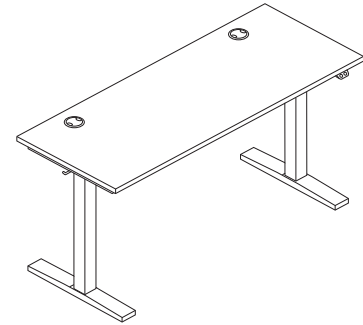

MOD

Bundles Typicals

Nickel/Traditional Mahogany
HLPLRW6024CONHATM1

Nickel/Sepia Walnut
HLPLRW6024CONHATSE1

Nickel/Russet Cherry
HLPLRW6024CONHATRC1

Nickel/Slate Teak
HLPLRW6024CONHATSL1

Nickel/Java Oak
HLPLRW6024CONHATJA1

Nickel/Simply White
HLPLRW6024CONHATPW1

QTY	DESCRIPTION	MODEL	LIST PRICE	PRICE EXTENSION
1	Height Adjustable Base, 2-Stage	HHABETA2S2L	$725	$725
1	Rectangular Worksurface	HLPLRW6024	$139	$139
TOTAL:				$864

CONSUMER HEIGHT ADJUSTABLE TABLE
60"W x 24"D

Nickel/Traditional Mahogany
HLPLRW6030CONHATM1

Nickel/Sepia Walnut
HLPLRW6030CONHATSE1

Nickel/Russet Cherry
HLPLRW6030CONHATRC1

Nickel/Slate Teak
HLPLRW6030CONHATSL1

Nickel/Java Oak
HLPLRW6030CONHATJA1

Nickel/Simply White
HLPLRW6030CONHATPW1

QTY	DESCRIPTION	MODEL	LIST PRICE	PRICE EXTENSION
1	Height Adjustable Base, 2-Stage	HHABETA2S2L	$725	$725
1	Rectangular Worksurface	HLPLRW6030	$169	$169
TOTAL:				$894