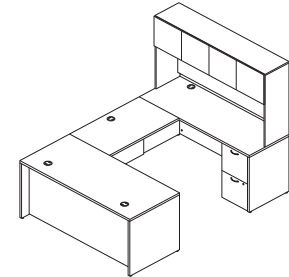

Pedestals

Laterals

Low Credenzas

Low Credenza Top

Wardrobe

Storage Cabinet

Bookcase

Rectangle Worksurface

Overhead Hutch, Storage, and Laminate Doors

Conference Table Tops and Bases

Reception Desk and Transaction Top

Reception Return Shell

MOD Typicals

Components used are listed on pages 11-19. Order components individually. Other configurations are possible, including various sizes of some components.

QTY	DESCRIPTION	MODEL	LIST PRICE	PRICE EXTENSION
1	Desk Shell 66"W x 30"D	HLPLDS6630	\$279	\$279
1	Credenza Shell 66"W x 24"D	HLPLCS6624	\$260	\$260
1	Bridge 42"W x 24"D	HLPLB4224	\$159	\$159
1	Pedestal - B/B/F 15"W x 20"D x 28"H	HLPLPSBBF	\$311	\$311
1	Pedestal - F/F 15"W x 20"D x 28"H	HLPLPSFF	\$311	\$311
1	Hutch without Doors 66"W x 14"D x 39 ³ / ₄ "H	HLPLDH66	\$301	\$301
2	Laminate Hutch Doors Pack of 2 Doors	HLPLDR66LM	\$36	\$72
TOTAL:				\$1,693