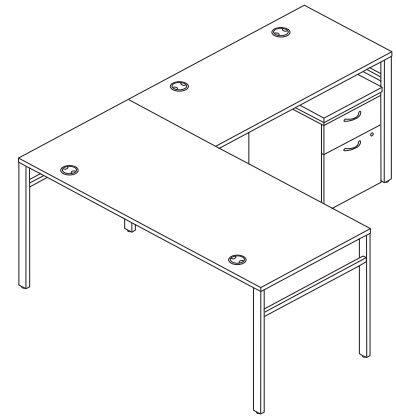

MOD Typicals

Components used are listed on pages 11-19. Order components individually. Other configurations are possible, including various sizes of some components.

QTY	DESCRIPTION	MODEL	LIST PRICE	PRICE EXTENSION
1	Rectangle Worksurface 66"W x 30"D	HLPLRW6630	$179	$179
1	Rectangle Worksurface 48"W x 24"D	HLPLRW4824	$135	$135
1	Flat Bracket 24"D	HLPLFB24	$45	$45
2	U-Leg Support 30"W	HLPLLEG30U	$144	$288
1	U-Leg Support 24"W	HLPLLEG24U	$135	$135
1	External Stiffener For 66"W Worksurfaces	HLPLXS66	$70	$70
1	Mobile Pedestal - B/F 15"W x 20"D x 20"H	HLPLPMBF	$272	$272
1	Pedestal Cushion 15"W x 20"D	HLPLPSEAT1520	$86	$86
TOTAL:				$1,210

L-STATION (NON-HANDED)
66"W x 78"D

QTY	DESCRIPTION	MODEL	LIST PRICE	PRICE EXTENSION
1	Rectangle Worksurface 66"W x 30"D	HLPLRW6630	$179	$179
1	U-Leg Support 30"W	HLPLLEG30U	$144	$144
1	External Stiffener For 66"W Worksurfaces	HLPLXS66	$70	$70
1	Credenza Leg Support 7"H x 30"D	HLPLSL30	$94	$94
1	Low 2-Drawer Credenza 30"W x 20"D x 21"H	HLPLCL3020BF	$505	$505
1	Low Open Storage Credenza 30"W x 20"D x 21"H	HLPLCL3020S	$232	$232
1	Low Credenza Top 60"W x 20"D	HLPLCL6020TOP	$116	$116
TOTAL:				$1,340