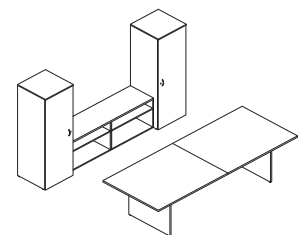

CONFERENCE ROOM
144"W x 180"D