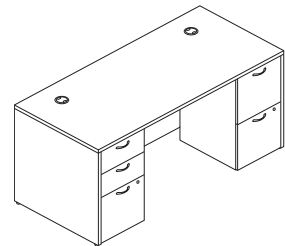

LAMINATE DESK WITH 2 PEDESTALS
66"W

Traditional Mahogany
HLPLDS60PSTM1

Sepia Walnut
HLPLDS60PSSE1

Java Oak
HLPLDS60PSJA1

Russet Cherry
HLPLDS60PSRC1

Slate Teak
HLPLDS60PSSL1

QTY	DESCRIPTION	MODEL	LIST PRICE	PRICE EXTENSION
1	Rectangular Desk Shell	HLPLDS6030	$255	$255
1	B/B/F Support Pedestal	HLPLPSBBF	$311	$311
TOTAL:			$566