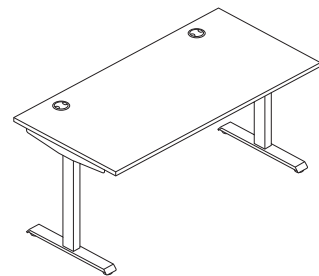

2-STAGE HEIGHT ADJUSTABLE TABLE
60" W x 30" D

Nickel/Traditional Mahogany
HLPLRW4824HATTM1

Nickel/Sepia Walnut
HLPLRW4824HATSE1

Nickel/Russet Cherry
HLPLRW4824HATRC1

Nickel/Slate Teak
HLPLRW4824HATSL1

Nickel/Java Oak
HLPLRW4824HATJA1

Nickel/Simply White
HLPLRW4824HATPW1

QTY	DESCRIPTION	MODEL	LIST PRICE	PRICE EXTENSION
1	Height Adjustable Base, 2-Stage	HHAB2S2L	$940	$940
1	Rectangular Worksurface	HLPLRW4824	$135	$135
TOTAL:			$1,075