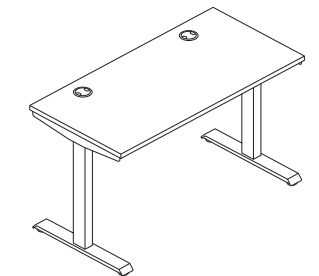

2-STAGE HEIGHT ADJUSTABLE TABLE
48" W x 24" D