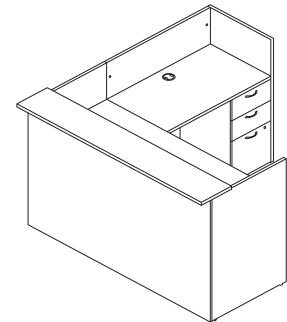

L-STATION (NON-HANDED)

66"W x 72"D

Components used are listed on pages 11-19. Order components individually. Other configurations are possible, including various sizes of some components.

QTY	DESCRIPTION	MODEL	LIST PRICE	PRICE EXTENSION
1	Bow Front Desk Shell 72"W x 36"D	HLPLDS7236B	\$353	\$353
1	Credenza Shell 72"W x 24"D	HLPLCS7224	\$270	\$270
1	Pedestal - B/B/F 15"W x 20"D x 28"H	HLPLPSBBF	\$311	\$311
1	Pedestal - F/F 15"W x 20"D x 28"H	HLPLPSFF	\$311	\$311
1	Hutch without Doors 66"W x 14"D x 39 ³ / ₄ "H	HLPLDH66	\$301	\$301
2	Laminate Hutch Doors Pack of 2 Doors	HLPLDR66LM	\$36	\$72
TOTAL:			\$1,618	

OFFICE SUITE
72"W x 96"D

QTY	DESCRIPTION	MODEL	LIST PRICE	PRICE EXTENSION
1	Reception Desk Shell 72"W x 30"D	HLPLRCPNDS7230	\$406	\$406
1	Reception Return Shell 42"W x 25"D	HLPLRCPNRS4225	\$245	\$245
1	Reception Laminate Transaction Top 72"W x 12"D	HLPLRCPNTPLM	\$86	\$86
1	Pedestal - B/B/F 15"W x 20"D x 28"H	HLPLPSBBF	\$311	\$311
TOTAL:			\$1,048	