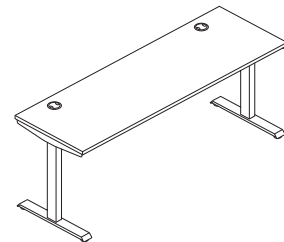

2-STAGE HEIGHT ADJUSTABLE TABLE
72"W x 24"D