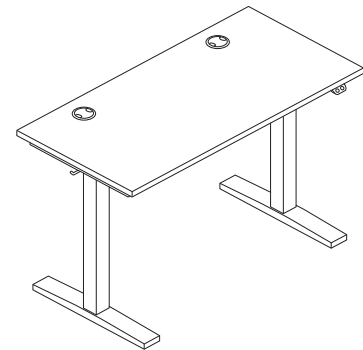

CONSUMER HEIGHT ADJUSTABLE TABLE
60"W x 30"D

Nickel/Traditional Mahogany
HLPLRW4824CONHATM1

Nickel/Sepia Walnut
HLPLRW4824CONHATSE1

Nickel/Russet Cherry
HLPLRW4824CONHATRC1

Nickel/Slate Teak
HLPLRW4824CONHATSL1

Nickel/Java Oak
HLPLRW4824CONHATJA1

Nickel/Simply White
HLPLRW4824CONHATPW1

QTY	DESCRIPTION	MODEL	LIST PRICE	PRICE EXTENSION
1	Height Adjustable Base, 2-Stage	HHABETA2S2L	$725	$725
1	Rectangular Worksurface	HLPLRW4824	$135	$135
TOTAL:				$860