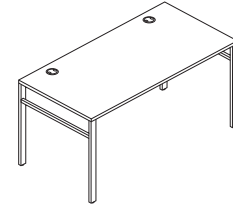

TABLE DESK WITH U-LEG
60"W x 30"D

Black/Traditional Mahogany
HLPLW66LEG30UBLKPTM1

Black/Sepia Walnut
HLPLW66LEG30UBLKPSE1

Silver/Traditional Mahogany
HLPLW66LEG30USLVRTM1

Silver/Sepia Walnut
HLPLW66LEG30USLVRSE1