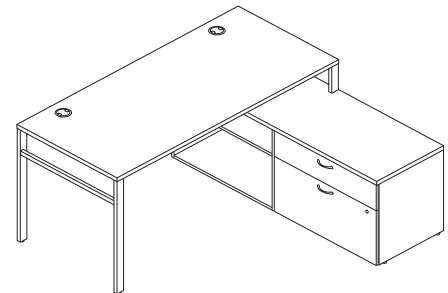

**L-STATION WITH CREDEZZA
(NON-HANDED)**
66"W x 60"D