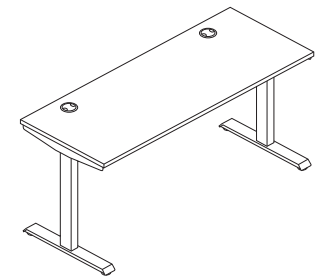

2-STAGE HEIGHT ADJUSTABLE TABLE
60" W x 24" D

Nickel/Traditional Mahogany
HLPLRW6030HATTM1

Nickel/Sepia Walnut
HLPLRW6030HATSE1

Nickel/Russet Cherry
HLPLRW6030HATRC1

Nickel/Slate Teak
HLPLRW6030HATSL1

Nickel/Java Oak
HLPLRW6030HATJA1

Nickel/Simply White
HLPLRW6030HATPW1

QTY	DESCRIPTION	MODEL	LIST PRICE	PRICE EXTENSION
1	Height Adjustable Base, 2-Stage	HHAB2S2L	$940	$940
1	Rectangular Worksurface	HLPLRW6030	$169	$169
TOTAL:			$1,109