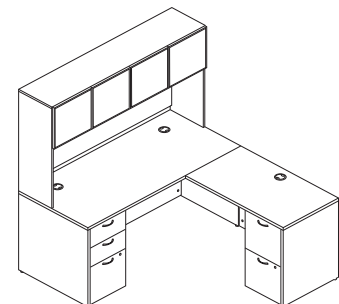

L-STATION (NON-HANDED)

66"W x 72"D