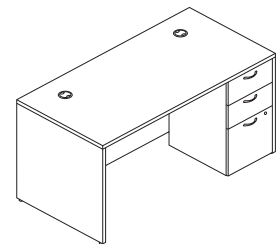

LAMINATE DESK WITH 2 PEDESTALS
66"W

Traditional Mahogany
HLPLDS60PSTM1

Sepia Walnut
HLPLDS60PSSE1

Java Oak
HLPLDS60PSJA1

Russet Cherry
HLPLDS60PSRC1

Slate Teak
HLPLDS60PSSL1

QTY	DESCRIPTION	MODEL	LIST PRICE	PRICE EXTENSION
1	Rectangular Desk Shell	HLPLDS6030	\$255	\$255
1	B/B/F Support Pedestal	HLPLPSBBF	\$311	\$311
TOTAL:			\$566	