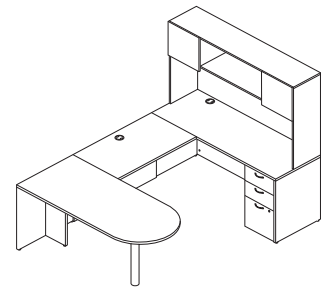

**U-STATION WITH PENINSULA
(NON-HANDED)**

66"W x 96"D

QTY	DESCRIPTION	MODEL	LIST PRICE	PRICE EXTENSION
1	Desk Shell 66"W x 30"D	HLPLDS6630	$279	$279
1	Return Shell 42"W x 24"D	HLPLRS4224	$260	$260
1	Pedestal - B/B/F 15"W x 20"D x 28"H	HLPLPSBBF	$311	$311
1	Pedestal - F/F 15"W x 20"D x 28"H	HLPLPSFF	$311	$311
1	Hutch without Doors 66"W x 14"D x 39³/₄"H	HLPLDH66	$301	$301
2	Glass Hutch Doors Pack of 2 Doors	HLPLDR66GS	$131	$262
TOTAL:				$1,724