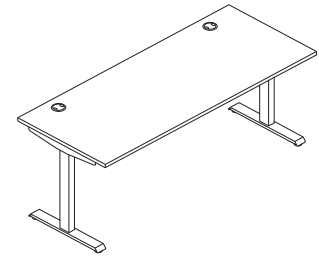

MOD Bundles Typicals

Nickel/Traditional Mahogany
HLPLRW7230HATTM1

Nickel/Sepia Walnut
HLPLRW7230HATSE1

Nickel/Russet Cherry
HLPLRW7230HATRC1

Nickel/Slate Teak
HLPLRW7230HATSL1

Nickel/Java Oak
HLPLRW7230HATJA1

Nickel/Simply White
HLPLRW7230HATPW1

QTY	DESCRIPTION	MODEL	LIST PRICE	PRICE EXTENSION
1	Height Adjustable Base, 2-Stage	HHAB2S2L	$940	$940
1	Rectangular Worksurface	HLPLRW7230	$191	$191
TOTAL:			$1,131	

2-STAGE HEIGHT ADJUSTABLE TABLE
72" W x 30" D

Nickel/Traditional Mahogany
HLPLRW6024HATTM1

Nickel/Sepia Walnut
HLPLRW6024HATSE1

Nickel/Russet Cherry
HLPLRW6024HATRC1

Nickel/Slate Teak
HLPLRW6024HATSL1

Nickel/Java Oak
HLPLRW6024HATJA1

Nickel/Simply White
HLPLRW6024HATPW1

QTY	DESCRIPTION	MODEL	LIST PRICE	PRICE EXTENSION
1	Height Adjustable Base, 2-Stage	HHAB2S2L	$940	$940
1	Rectangular Worksurface	HLPLRW6024	$139	$139
TOTAL:			$1,079