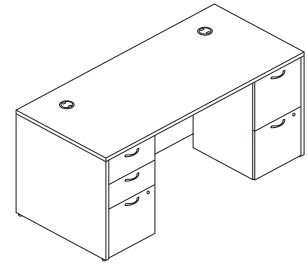

MOD Bundles Typicals

Traditional Mahogany
HLPLDS72PSTM1

Sepia Walnut
HLPLDS72PSSE1

Java Oak
HLPLDS72PSJA1

Russet Cherry
HLPLDS72PSRC1

Slate Teak
HLPLDS72PSSL1

QTY	DESCRIPTION	MODEL	LIST PRICE	PRICE EXTENSION
1	Rectangular Desk Shell	HLPLDS7230	$295	$295
1	B/B/F Support Pedestal	HLPLPSBBF	$311	$311
1	F/F Support Pedestal	HLPLPSFF	$311	$311
TOTAL:			$917	

LAMINATE DESK WITH 2 PEDESTALS
72"W

Traditional Mahogany
HLPLDS66PSTM1

Sepia Walnut
HLPLDS66PSSE1

Java Oak
HLPLDS66PSJA1

Russet Cherry
HLPLDS66PSRC1

Slate Teak
HLPLDS66PSSL1

QTY	DESCRIPTION	MODEL	LIST PRICE	PRICE EXTENSION
1	Rectangular Desk Shell	HLPLDS6630	$279	$279
1	B/B/F Support Pedestal	HLPLPSBBF	$311	$311
1	F/F Support Pedestal	HLPLPSFF	$311	$311
TOTAL:			$901