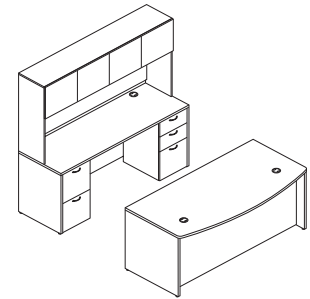

Components used are listed on pages 11-19. Order components individually. Other configurations are possible, including various sizes of some components.

QTY	DESCRIPTION	MODEL	LIST PRICE	PRICE EXTENSION
1	Bow Front Desk Shell 72"W x 36"D	HLPLDS7236B	$353	$353
1	Credenza Shell 72"W x 24"D	HLPLCS7224	$270	$270
1	Pedestal - B/B/F 15"W x 20"D x 28"H	HLPLPSBBF	$311	$311
1	Pedestal - F/F 15"W x 20"D x 28"H	HLPLPSFF	$311	$311
1	Hutch without Doors 66"W x 14"D x 39³/₄"H	HLPLDH66	$301	$301
2	Laminate Hutch Doors Pack of 2 Doors	HLPLDR66LM	$36	$72
TOTAL:			$1,618	

OFFICE SUITE
72"W x 96"D

QTY	DESCRIPTION	MODEL	LIST PRICE	PRICE EXTENSION
1	Reception Desk Shell 72"W x 30"D	HLPLRCPNDS7230	$406	$406
1	Reception Return Shell 42"W x 25"D	HLPLRCPNRS4225	$245	$245
1	Reception Laminate Transaction Top 72"W x 12"D	HLPLRCPNTPLM	$86	$86
1	Pedestal - B/B/F 15"W x 20"D x 28"H	HLPLPSBBF	$311	$311
TOTAL:			$1,048