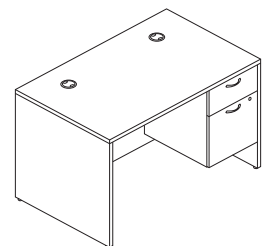

LAMINATE DESK WITH 1 PEDESTAL
60"W

Traditional Mahogany
HLPLDS48HBFM1

Sepia Walnut
HLPLDS48HBFSE1

Java Oak
HLPLDS48HBFJA1

Russet Cherry
HLPLDS48HBFRC1

Slate Teak
HLPLDS48HBFSL1

QTY	DESCRIPTION	MODEL	LIST PRICE	PRICE EXTENSION
1	Rectangular Desk Shell	HLPLDS4830	\$245	\$245
1	B/F Hanging Pedestal	HLPLPHBF	\$228	\$228
TOTAL:			\$473	