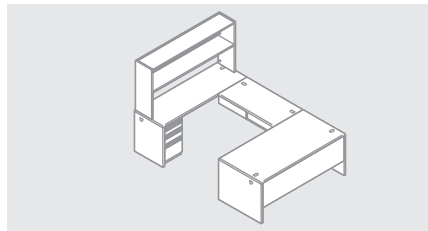

EDGE TOP
Smooth, flat edges provide a smart, clean appearance.

CORD MANAGEMENT
Cord management grommets route and conceal wires and cables to reduce desktop clutter.

STURDY DRAWERS
Ball-bearing drawer slides help ensure a lifetime of satisfaction.

- H38928** Corner Unit
- H38941** Peninsula with End Panel
- H38220** Bridge
- H38947R** Shell Return, Right
- H9170R** Flagship® Lateral File
- H386572N** Stack-on Storage Without Doors
- H387215** Flipper Doors