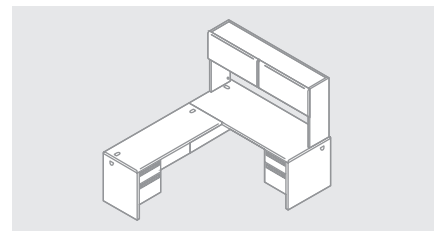

STURDY DRAWERS
Ball-bearing drawer slides help ensure a lifetime of satisfaction.