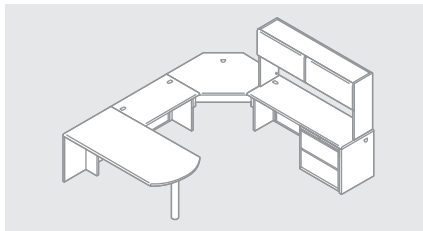

HON

38000 Series™

Desks

Designer looks. Sturdy construction.

You can have an upscale look at a practical price. Our popular 38000 Series combines your choice of an easy-care laminate top with a sturdy steel body for a complete desk solution that's both attractive and durable.

EDGE TOP
Smooth, flat edges provide a smart, clean appearance.

CORD MANAGEMENT
Cord management grommets route and conceal wires and cables to reduce desktop clutter.

STURDY DRAWERS
Ball-bearing drawer slides help ensure a lifetime of satisfaction.

- H38928** Corner Unit
- H38941** Peninsula with End Panel
- H38220** Bridge
- H38947R** Shell Return, Right
- H9170R** Flagship® Lateral File
- H386572N** Stack-on Storage Without Doors
- H387215** Flipper Doors