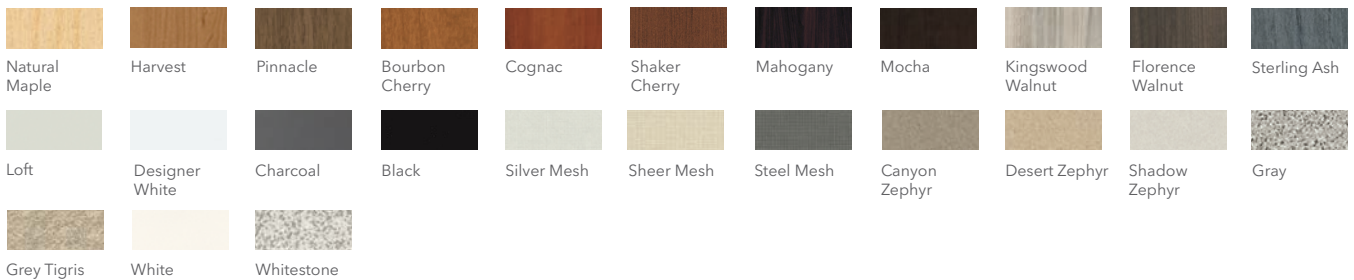

Designer looks. Sturdy construction.

You can have an upscale look at a practical price. Our popular 38000 Series combines your choice of an easy-care laminate top with a sturdy steel body for a complete desk solution that's both attractive and durable.

- **H38928** Corner Unit
- **H38941** Peninsula with End Panel
- **H38220** Bridge
- **H38947R** Shell Return, Right
- **H9170R** Flagship® Lateral File
- **H386572N** Stack-on Storage Without Doors
- **H387215** Flipper Doors

- **H38293R** Single Pedestal Desk
- **H386572N** Stack-on Storage Without Doors
- **H38210** Bridge
- **H387215** Flipper Doors
- **H38855L** Single Pedestal Credenza

- **H38293R** Single Pedestal Desk
- **H386572N** Stack-on Storage Without Doors
- **H38218L** Left, Return, Box/File
- **H387215** Flipper Doors

Laminates

Bases Paints