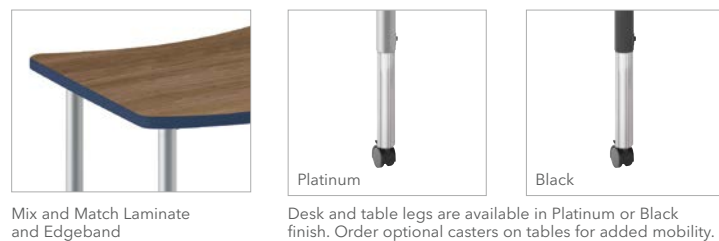

Student Desks

Legs adjust from 22" - 34"H

Tables

Table Bases

Options

Table & Desk Accessories

Visualize and customize your Build desk or table on the education product configurator at hon.com/configurator/education.