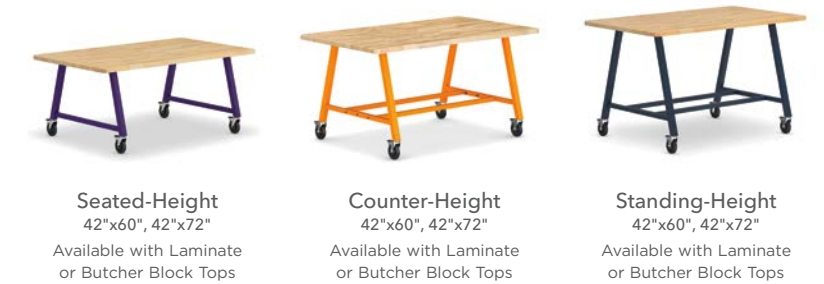

Student Desks

Legs adjust from 22" - 34"H

Tables

Table Bases

Options

Table & Desk Accessories

Visualize and customize your Build desk or table on the education product configurator at hon.com/configurator/education.

Makerspace Stools

Makerspace Tables

Makerspace Table Accessories

Configurations

Student Desks

Tables

Find the Right Fit

Comfort and ergonomics matter in the classroom. Picking the right chair for your table or desk should be easy and seamless. When students are positioned correctly, learning begins. Ensure students have the right amount of knee space between the seat and the bottom of the table so arms can rest comfortably on top of the table and the knees form a 90° degree angle. Pair Build desks and tables with Build stools or other HON education seating series such as SmartLink® or Motivate®.