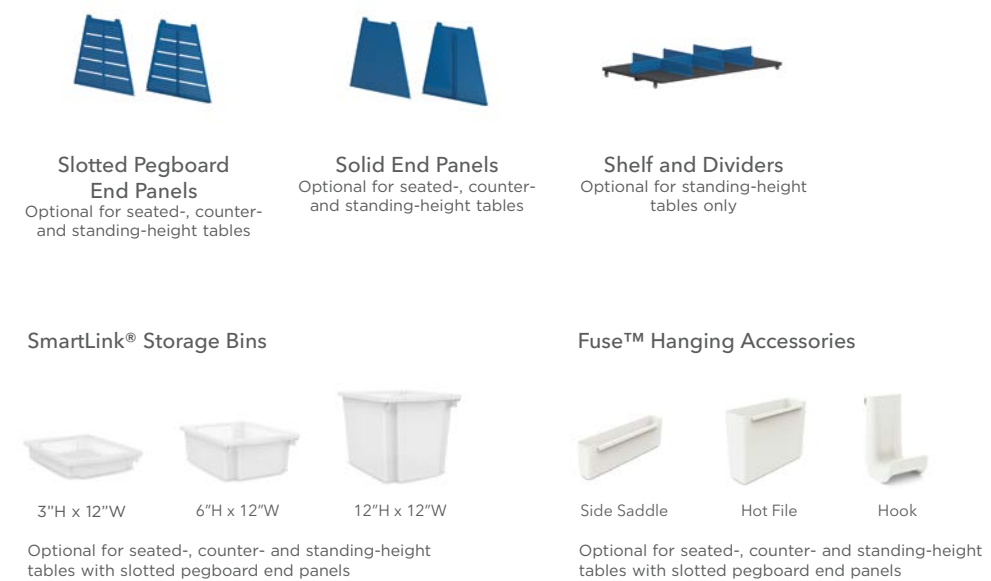

Student Desks

Legs adjust from 22" - 34"H

Tables

Table Bases

Options

Table & Desk Accessories

Visualize and customize your Build desk or table on the education product configurator at hon.com/configurator/education.

Makerspace Stools

Makerspace Tables

Makerspace Table Accessories

Configurations

Student Desks

Tables

Find the Right Fit

Comfort and ergonomics matter in the classroom. Picking the right chair for your table or desk should be easy and seamless. When students are positioned correctly, learning begins. Ensure students have the right amount of knee space between the seat and the bottom of the table so arms can rest comfortably on top of the table and the knees form a 90° degree angle. Pair Build desks and tables with Build stools or other HON education seating series such as SmartLink® or Motivate®.