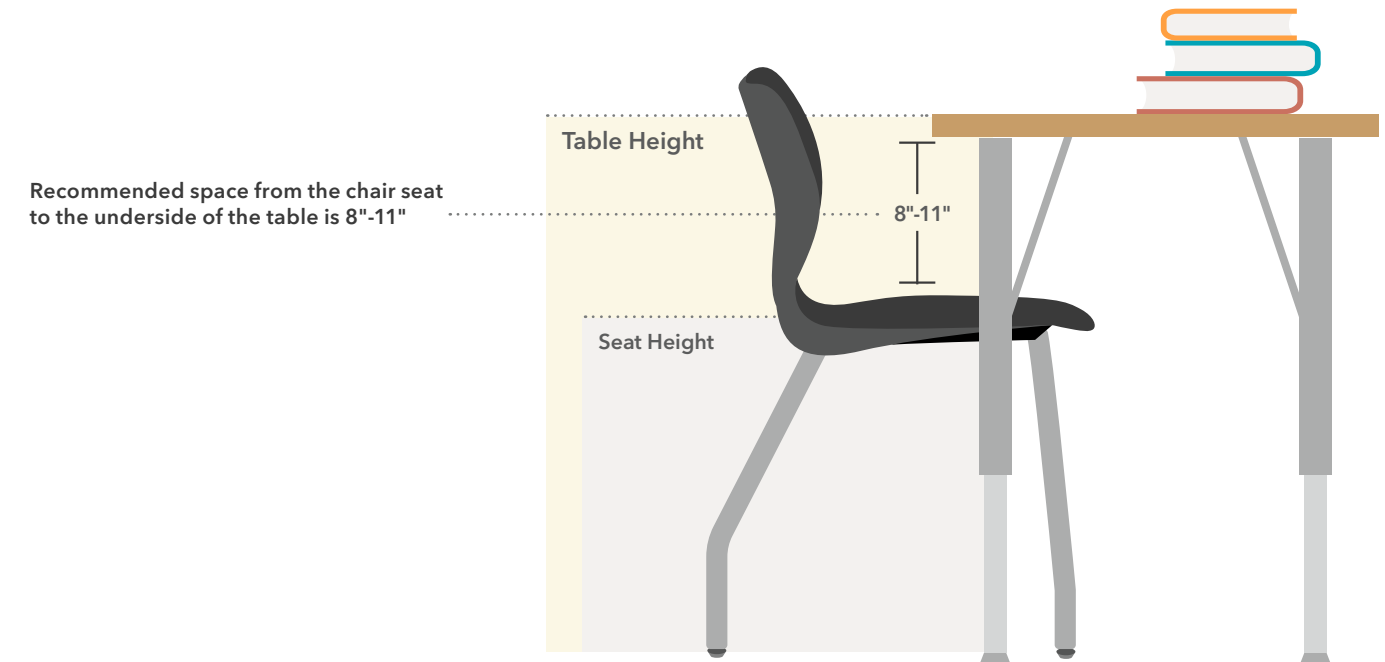

42"H

STANDING-HEIGHT

36"H

COUNTER-HEIGHT

29"H

SEATED-HEIGHT

Shown with SmartLink® Seating, Storage and Whiteboard.

Shown with Fuse™ Accessories, SmartLink® Storage and Whiteboard.

Student Desks

Legs adjust from 22" - 34"H

Tables

Table Bases

Options

Table & Desk Accessories

Visualize and customize your Build desk or table on the education product configurator at hon.com/configurator/education.

Makerspace Stools

Makerspace Tables

Makerspace Table Accessories

Configurations

Student Desks

Tables

Find the Right Fit

Comfort and ergonomics matter in the classroom. Picking the right chair for your table or desk should be easy and seamless. When students are positioned correctly, learning begins. Ensure students have the right amount of knee space between the seat and the bottom of the table so arms can rest comfortably on top of the table and the knees form a 90° degree angle. Pair Build desks and tables with Build stools or other HON education seating series such as SmartLink® or Motivate®.

RECOMMENDED SPACE FROM CHAIR SEAT TO UNDERSIDE OF TABLE IS 8"-11"							
SEAT HEIGHT	6"	12"	14"	16"	18"	24"	30"
TABLE HEIGHT	14"	22"	24"	27"	29"	36"	42"
Pre-K							
Kindergarten - Grade 1							
Grade 2-4							
Grade 5-12							