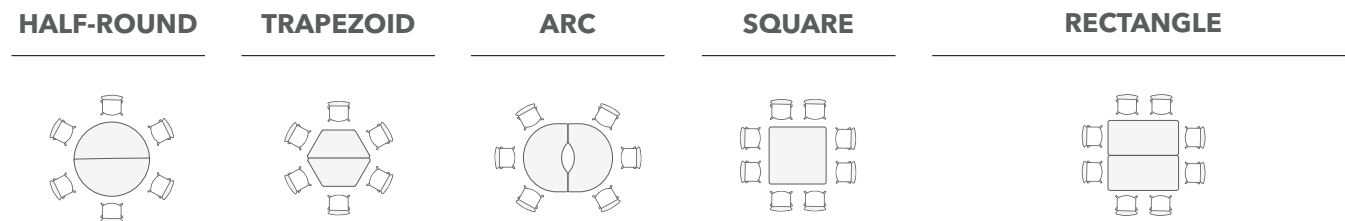

Makerspace Stools

Makerspace Tables

Makerspace Table Accessories

Configurations

Student Desks

Tables

Find the Right Fit

Comfort and ergonomics matter in the classroom. Picking the right chair for your table or desk should be easy and seamless. When students are positioned correctly, learning begins. Ensure students have the right amount of knee space between the seat and the bottom of the table so arms can rest comfortably on top of the table and the knees form a 90° degree angle. Pair Build desks and tables with Build stools or other HON education seating series such as SmartLink® or Motivate®.