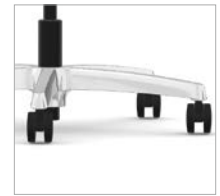

Standard Black

Polished Aluminum

Seat Control

Limited Recline
Synchro-Tilt

Advanced Synchro-Tilt

Synchro-Tilt with
Independent Back Angle

Big & Tall Synchro-Tilt
with Y4 Control

Task Stool Control

Limited Recline
Synchro-Tilt

Limited Recline Synchro-Tilt
w/Seat Slide

4-Way Stretch Mesh

Black

Fog

Charcoal

Brownstone

Titanium