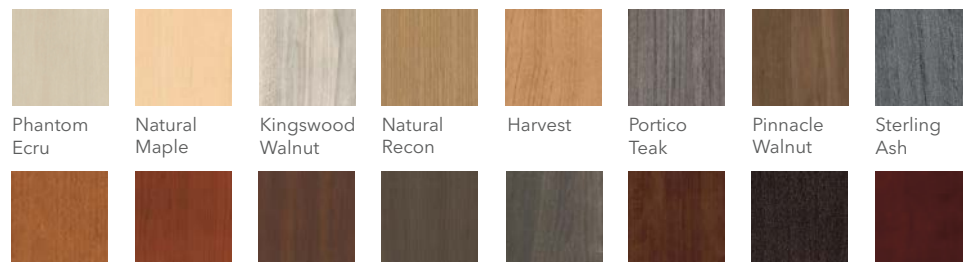

Brian Kane
Designer of Grove

Finishes & Features

Metal Leg

Textured Silver Textured Charcoal

Wood Leg

Phantom Ecru Natural Maple Kingswood Walnut Natural Recon Harvest Portico Teak Pinnacle Walnut Sterling Ash
Bourbon Cherry Cognac Lowell Ash Skyline Walnut Florence Walnut Shaker Cherry Mocha Mahogany

Table Laminate

Designer White Loft Field Elm Phantom Ecru Kingswood Walnut Beigewood Natural Maple Fawn Cypress Natural Recon Harvest Portico Teak
Pinnacle Sterling Ash Bourbon Cherry Cognac Lowell Ash Mahogany Skyline Walnut Florence Walnut Charcoal Black
Shaker Cherry Mocha

Leg Options

From sleek polymer to solid hardwood, Grove legs let you express your style.

Multi-Fabric

The optional multi-fabric selection coordinates two high-quality HON fabrics for limitless design possibilities.