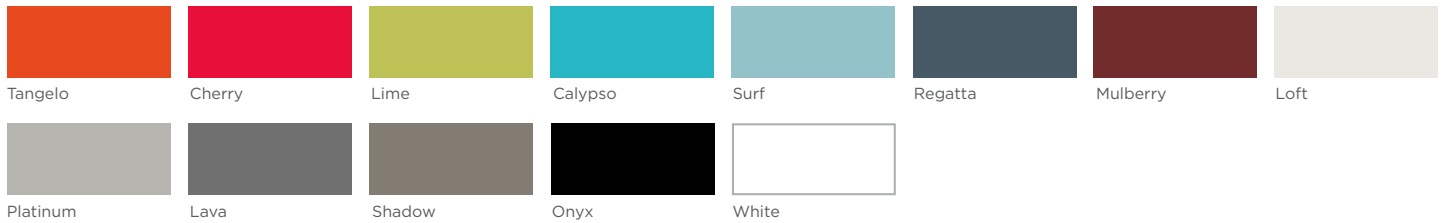

COLLABORATIVE ENVIRONMENTS
Motivate blends into a variety of environments. Being lightweight and agile, Motivate is ideal for collaborative areas that serve multiple functions throughout your space.

Motivate inspired by Academy palette.
hon.com/fabrics-finishes

A SPECTRUM OF COLOR

Thirteen vibrant colors complement any setting or personal taste.

MEET THE MOTIVATE FAMILY
The Motivate offering from left to right, including: task chair, stool, nesting/stacking, high density stacker, four-leg stacker and task stool.