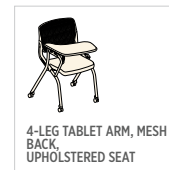

4-LEG TABLET ARM, MESH
BACK,
UPHOLSTERED SEAT