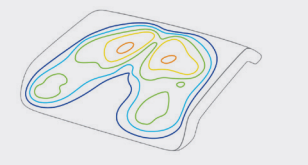

The Science Beneath the Surface

Seat Construction

Inside the Nucleus seat, suspended knit fibers are stretched over a contoured metal wire frame with a light foam molded over top. Once upholstered, this ultra-slim seat provides lasting, supportive comfort.

Pressure Mapping

When you sit in a Nucleus chair, the seat distributes your weight evenly, minimizing pressure points (red zones) for improved circulation and reduced muscle fatigue.

Nucleus Seat

Standard Seat with Pad