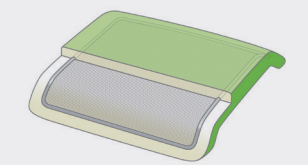

Explore the three control options to find the perfect balance of functionality and ease of use.

Synchro-Tilt with Seat Slider

Advanced Synchro-Tilt

Weight-Activated with Seat Slider

Bases

Choose a Standard or Polished Aluminum base to combine sturdy construction with a sleek look.

Standard—Designer White, Titanium, or Black

Polished Aluminum

Adjustable Lumbar

Optimize your seating with the adjustable lumbar, and add a touch of color to match your workspace.

Moves up and down to increase lower back comfort

The Science Beneath the Surface

Seat Construction

Inside the Nucleus seat, suspended knit fibers are stretched over a contoured metal wire frame with a light foam molded over top. Once upholstered, this ultra-slim seat provides lasting, supportive comfort.

Pressure Mapping

When you sit in a Nucleus chair, the seat distributes your weight evenly, minimizing pressure points (red zones) for improved circulation and reduced muscle fatigue.

Nucleus Seat

Standard Seat with Pad