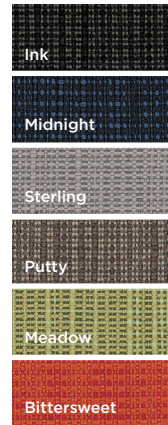

BACK UPHOLSTERY OPTIONS