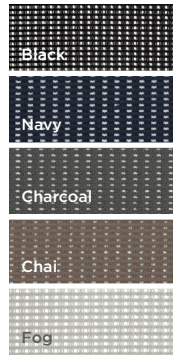

ILIRA-STRETCH MESH OPTIONS