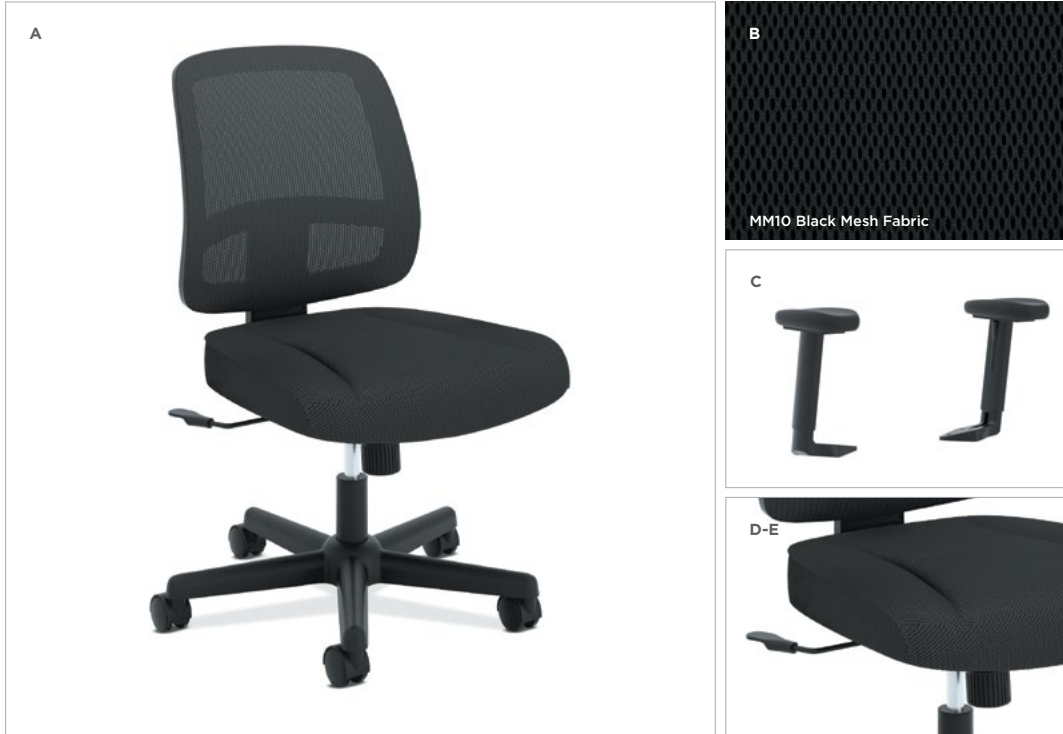

# HON

Valutask<sup>®</sup>

HVL205 TASK CHAIR

# A SOLID FOUNDATION

Some tasks require an executive chair with all the bells and whistles. But, for those that simply need a comfortable ride and support, you can count on the HON HVL205. Thick seat padding with waterfall front edge keeps your lower half comfy, hour after hour. Optional height-adjustable arms provide upper body support. Add in one of the strongest warranties in the industry, and you've got a comprehensive solution for the average workstation warrior.

## A. TASK CHAIR

HVL205

Dimensions:

Width - 23"

Depth - 23"

Height - 36-40"

## B. MATERIALS

Always bet on Black, especially when it's a high-quality fabric.

MM10 Black Mesh Fabric