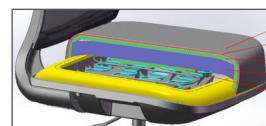

FINISHES

Seat: Black Fabric
Back: Black Mesh
Frame: Black
Base Cap: Chrome

PIVOTING BASE

With 360° motion, Tilt keeps you moving and active throughout your day.

SUSPENSION SEAT

Interlocking spring construction and multiple layers of foam provide additional comfort.